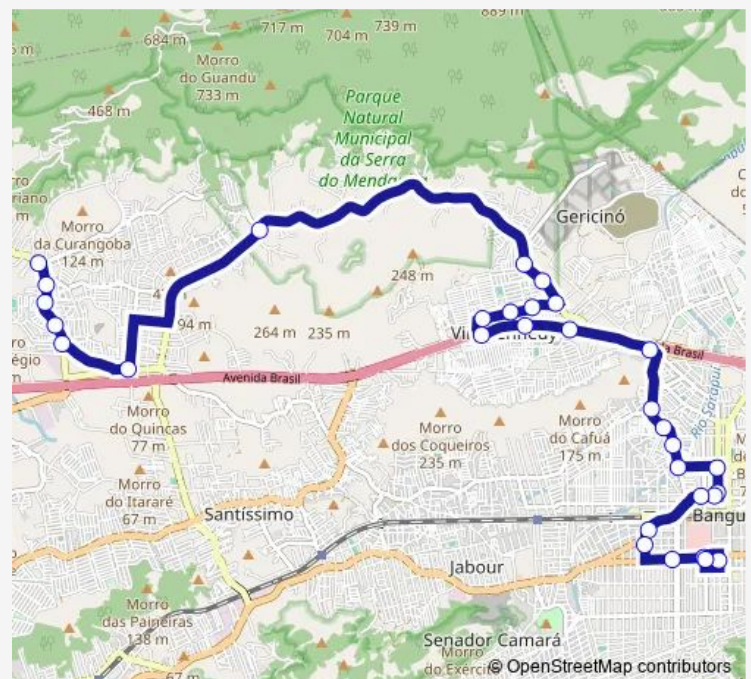

### Route schedule

Ponto Final: Largo do Mendanha — Ponto Final: Bangu : Bangu Shopping (Rua Bangu)

Monday	00:00
Tuesday	00:00
Wednesday	00:00
Thursday	00:00
Friday	00:00
Saturday	00:00
Sunday	00:00

### Route info

Direction: Ponto Final: Largo do Mendanha

Stops: 31

Trip Duration: 0 hour 52 min

812 — Carobinha - Bangu

Sainá

Sul América

Ministro Ari Franco

Ceres

Hospital da Mulher Mariska Ribeiro

Tecelões

Barão de Capanema

Bangu Shopping

Praça da Fé

Ponto Final: Bangu : Bangu Shopping (Rua Bangu)