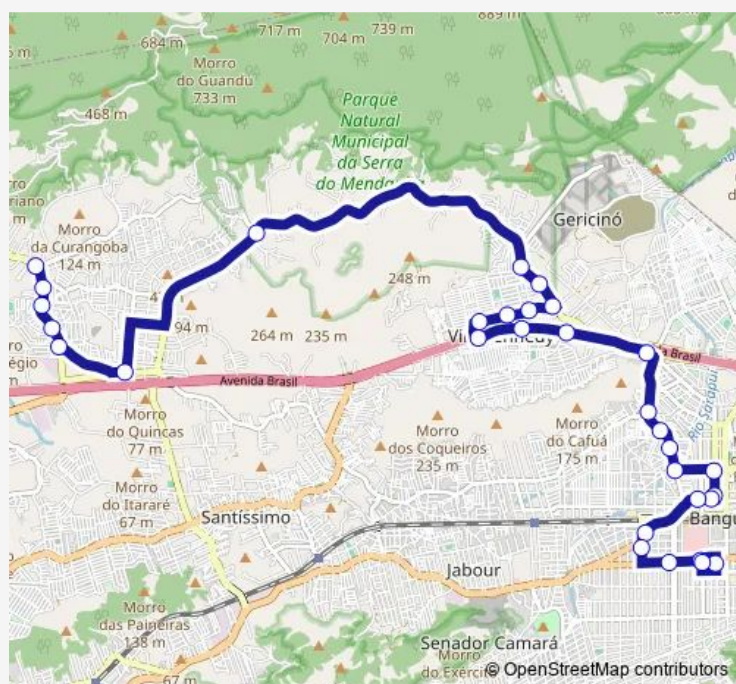

Ciep Maestrina Chiquinha Gonzaga

Santa Catarina

Sainá

Route schedule

Ponto Final: Largo do Mendanha — Ponto Final: Bangu : Bangu Shopping (Rua Bangu)

Monday	00:00
Tuesday	00:00
Wednesday	00:00
Thursday	00:00
Friday	00:00
Saturday	00:00
Sunday	00:00

Route info

Direction: Ponto Final: Largo do Mendanha

Stops: 31

Trip Duration: 0 hour 50 min

812 — Carobinha - Bangu

Sainá

Sul América

Ministro Ari Franco

Ceres

Hospital da Mulher Mariska Ribeiro

Tecelões

Barão de Capanema

Bangu Shopping

Praça da Fé

Ponto Final: Bangu : Bangu Shopping (Rua Bangu)

Direction

Stops: 33

Trip Duration: 0 hour 57 min

Henrique Sousa Queirós

Guandu

Carobinha

Paraibano

Pernambucano

Piauiense