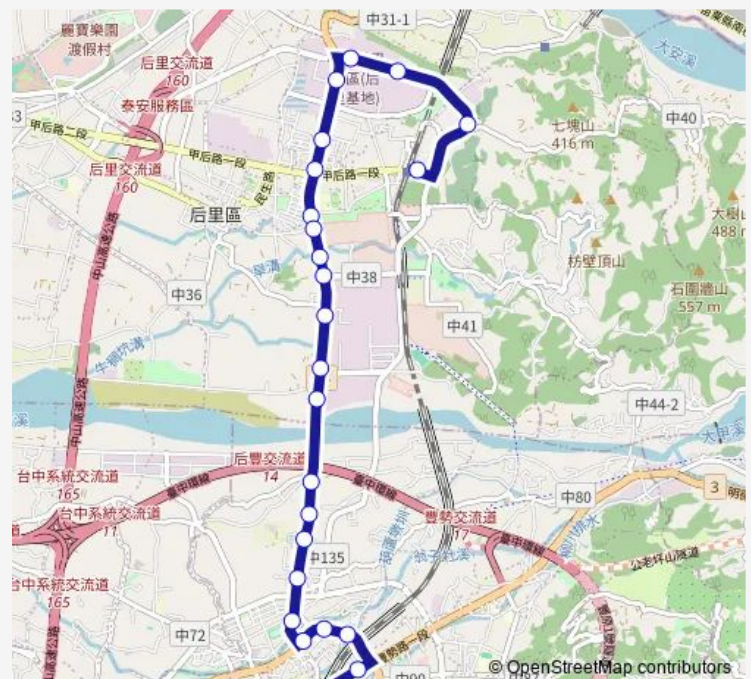

Thursday 06:20-22:30

Friday 06:20-22:30

Saturday 06:20-22:30

Sunday 06:20-22:30

Route info

Direction: Tc_豐原車站

Stops: 24

Trip Duration: 0 hour 26 min