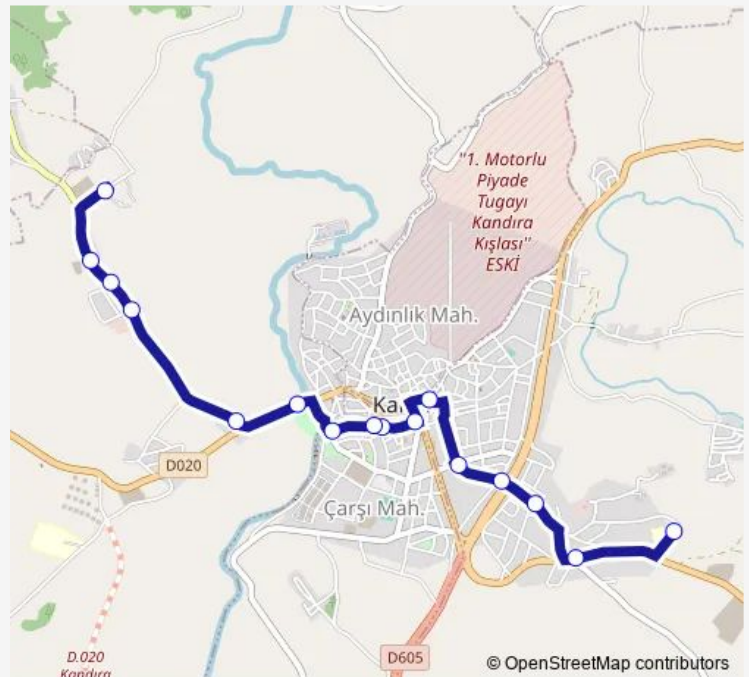

**Route info**

Direction: METEM DEPOLAMA ALANI

Stops: 19

Trip Duration: 0 hour 9 min

812 — Yurtkur-Kandira M.Y.O.

BusMaps

**Direction**

KOÜ KANDIRA M.Y.O. — K.Y.K. KANDIRA YURDU

**Route info**

Direction: KOÜ KANDIRA M.Y.O.

Stops: 16

Trip Duration: 0 hour 9 min

812 Bus time schedules and route maps are available in an offline PDF at busmaps.com. Use the busmaps.com website to see live bus times, train schedule or subway schedule, and step-by-step directions for all public transit in Kandira