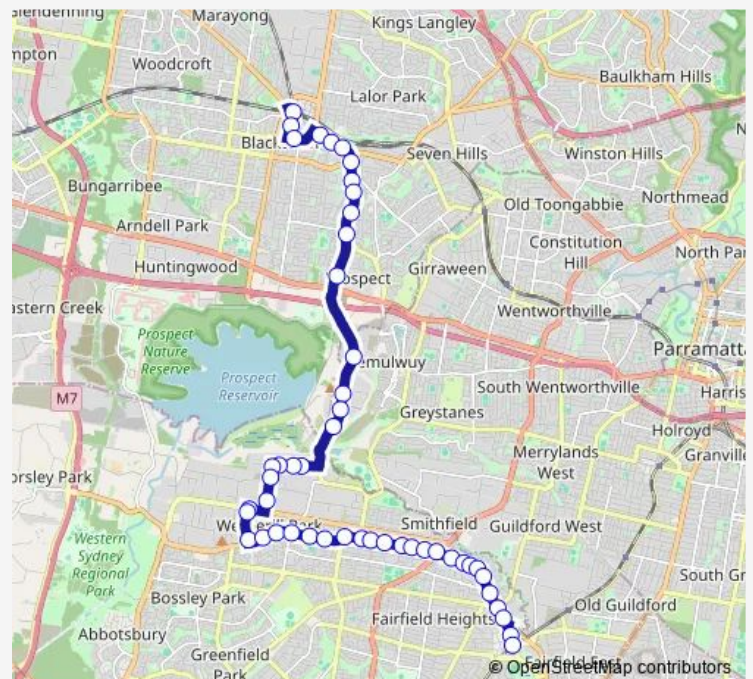

Direction: Blacktown Station, Stand J

Stops: 48

Trip Duration: 0 hour 51 min

812 — Fairfield to Blacktown via Prospect Hwy

Elizabeth St At Centre Pl

Victoria T-Way

Canley Vale Rd After Victoria St

Homemaker Greenway, Canley Vale Rd

Greenway Plaza, The Horsley Dr

Wetherill Park Reserve, The Horsley Dr

The Horsley Dr At Maugham Cres

The Horsley Dr Opp Wetherill Park Tennis Centre

Wetherill Park Tafe, The Horsley Dr

The Horsley Dr After Wetherill St

The Horsley Dr Opp Myddleton Av

The Horsley Dr At Douglas St

Fairfield High School, The Horsley Dr

Court Rd Before Alan St

Fairfield Station, Stand F

## Route info

Direction: Fairfield Station, Stand B

Stops: 54

Trip Duration: 0 hour 55 min

The Horsley Dr Opp Greenway Plaza

Canley Vale Rd After The Horsley Dr

Canley Vale Rd Before Victoria St

Victoria T-Way