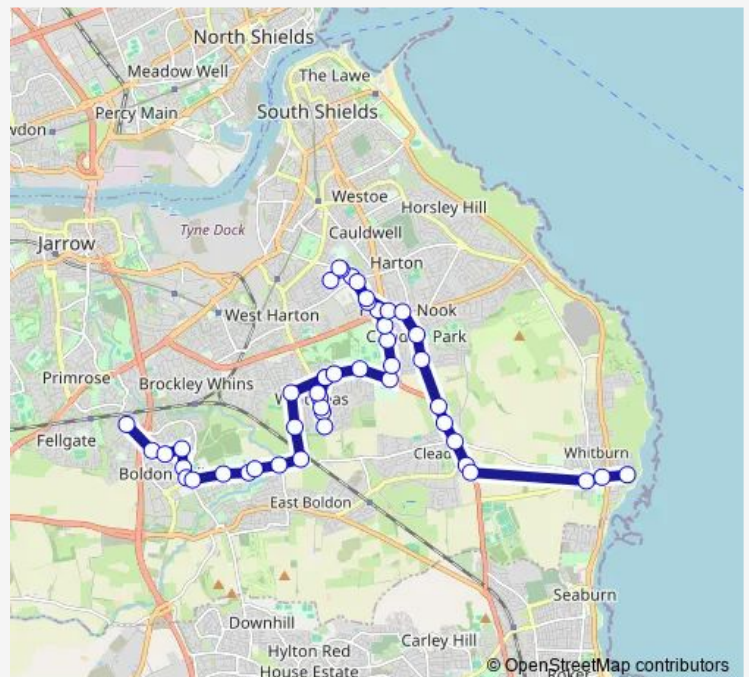

Nevinson Avenue-Gainsborough Avenue

### Route schedule

Hedworth Lane — Whitburn CoE Academy

Monday 07:45

Tuesday 07:45

Wednesday 07:45

Thursday 07:45

Friday 07:45

Saturday —

### Route info

Direction: Hedworth Lane

Stops: 47

Trip Duration: 1 hour 0 min

Nevinson Avenue - Moreland Road

Nevinson Avenue-Tarragon Way

South Shields Community School

Ridgeway

Hubert Street - Asda

North Road-Hedworth House

Hedworth Lane-Donkins Street

Hedworth Lane-Fawley Close

Hedworth Lane-West View

812 Bus time schedules and route maps are available in an offline PDF at [busmaps.com](https://busmaps.com). Use the [busmaps.com](https://busmaps.com) website to see live bus times, train schedule or subway schedule, and step-by-step directions for all public transit in South Shields