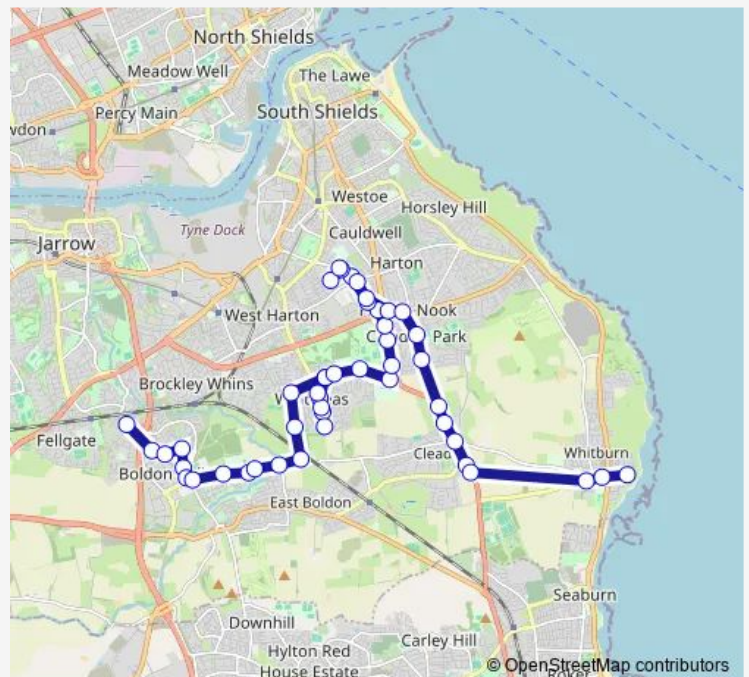

Nevinson Avenue-Gainsborough Avenue

### Route schedule

Hedworth Lane — Whitburn CoE Academy

Monday 07:45

Tuesday 07:45

Wednesday 07:45

Thursday 07:45

Friday 07:45

Saturday —

### Route info

Direction: Hedworth Lane

Stops: 47

Trip Duration: 1 hour 0 min

Nevinson Avenue - Moreland Road

Nevinson Avenue-Tarragon Way

South Shields Community School

Ridgeway

## Route info

Direction: St Wilfrid's Rc College

Stops: 43

Trip Duration: 0 hour 25 min

Shields Road

Whitburn Road-Mayfield Drive

Whitburn Road-Laburnham Grove

Whitburn Road-Bywell Road