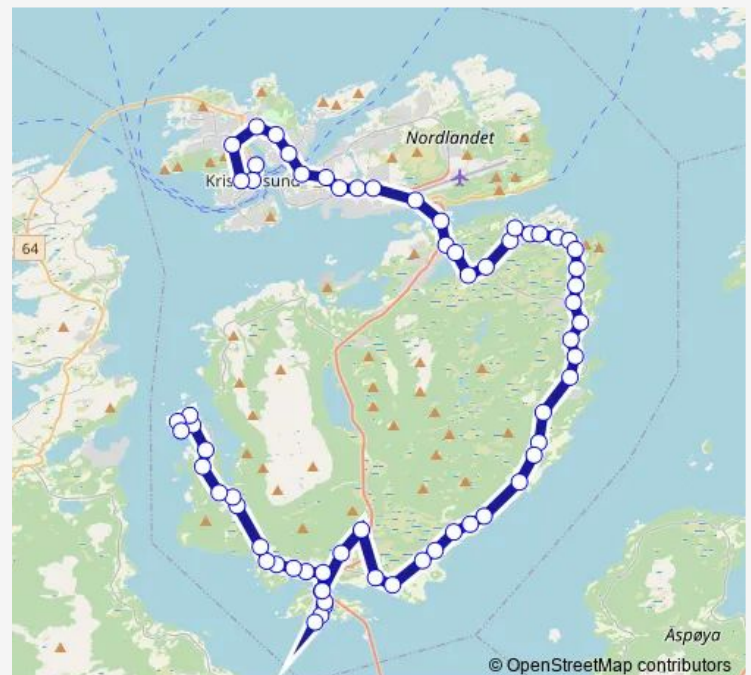

Seivikakrysset

Rensvikholmen

Rensvik Kvalvågeien

Route schedule

Kristiansund trafikkterminal — Frei skole

Monday —

Tuesday —

Wednesday —

Thursday —

Friday —

Saturday —

Sunday 11:15-21:15

Route info

Direction: Kristiansund trafikkterminal

Stops: 50

Trip Duration: 0 hour 47 min