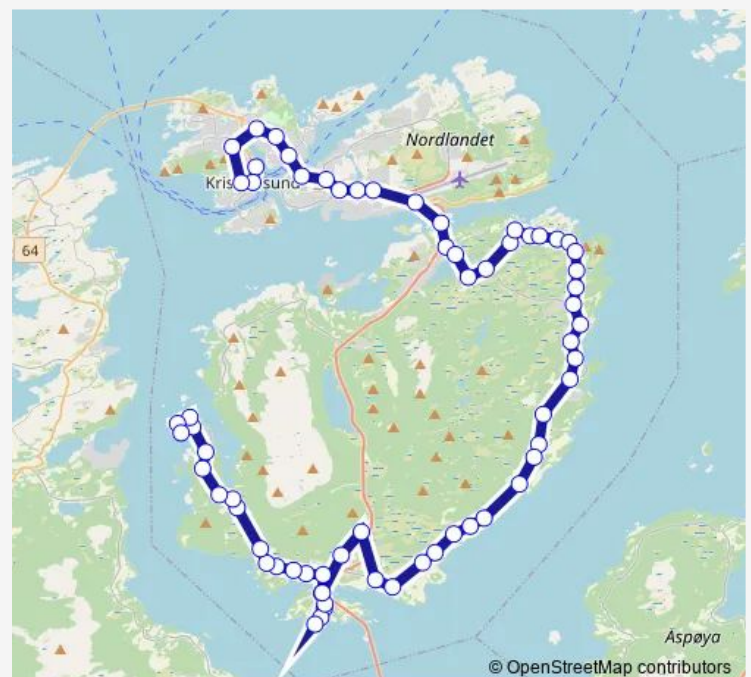

Seivikakrysset

Rensvikholmen

Rensvik Kvalvågeveien

Route schedule

Kristiansund trafikkterminal — Frei skole

Monday —

Tuesday —

Wednesday —

Thursday —

Friday —

Saturday —

Sunday 11:15-21:15

Route info

Direction: Kristiansund trafikkterminal

Stops: 50

Trip Duration: 0 hour 47 min