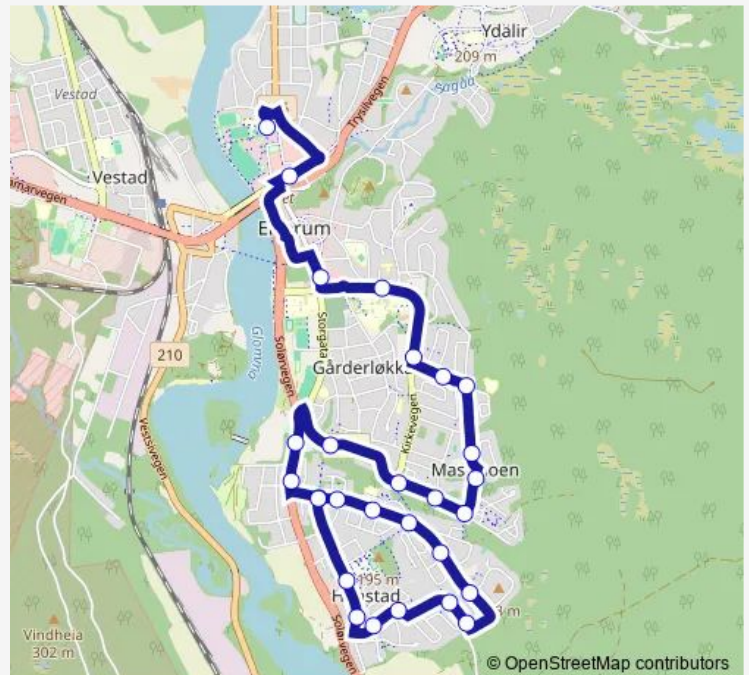

### Direction

Elverum ungdomsskole — Sykehuset Elverum Kirkevegen

18 stops

[Open route schedule](#)

Elverum ungdomsskole

Skogmuséet

Barbra Rings veg

Welhavens veg

### Route schedule

Elverum ungdomsskole — Sykehuset Elverum Kirkevegen

Monday 15:10

Tuesday 15:10

Wednesday 13:50

Thursday 15:10

Friday 13:50

Saturday —

### Route info

Direction: Elverum ungdomsskole

Stops: 18

Trip Duration: 0 hour 22 min