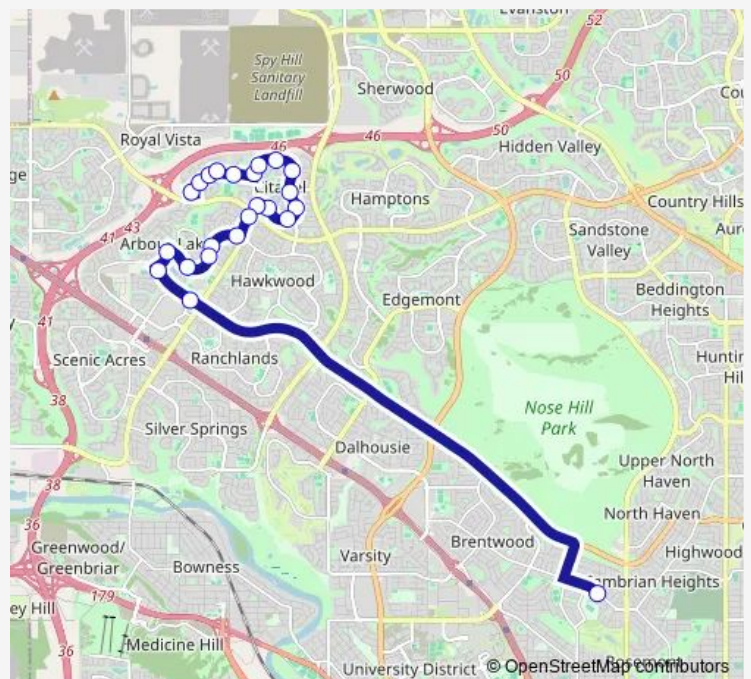

NB Citadel DR @ Citadel LI Nw

NB Citadel DR @ Citadel CL Nw

NB Citadel DR @ Citadel BV Nw

WB Citadel DR @ Citadel Meadow GV Nw

WB Citadel DR @ 400 Citadel Meadow BA Nw

SB Citadel DR @ Citadel Meadow CL Nw

WB Citadel WY @ Citadel DR Nw

Route schedule

EB Northmount DR @ Clarendon RD Nw — WB @ Citadel Terminal Nw

Monday 15:29

Tuesday 15:29

Wednesday 15:29

Thursday 15:29

Friday 14:33

Saturday —

Sunday —

Route info

Direction: EB Northmount DR @ Clarendon RD Nw

Stops: 26

Trip Duration: 0 hour 42 min

812 — St. Francis/E. Arbour Lake/Citadel

WB Citadel WY @ Citadel Meadow PT Nw

WB Citadel WY @ Citadel Mesa CL Nw

Wednesday 08:08

Thursday 08:08

Friday 08:28

Saturday —

Sunday —

Route info

Direction: WB @ Citadel Terminal Nw

Stops: 23