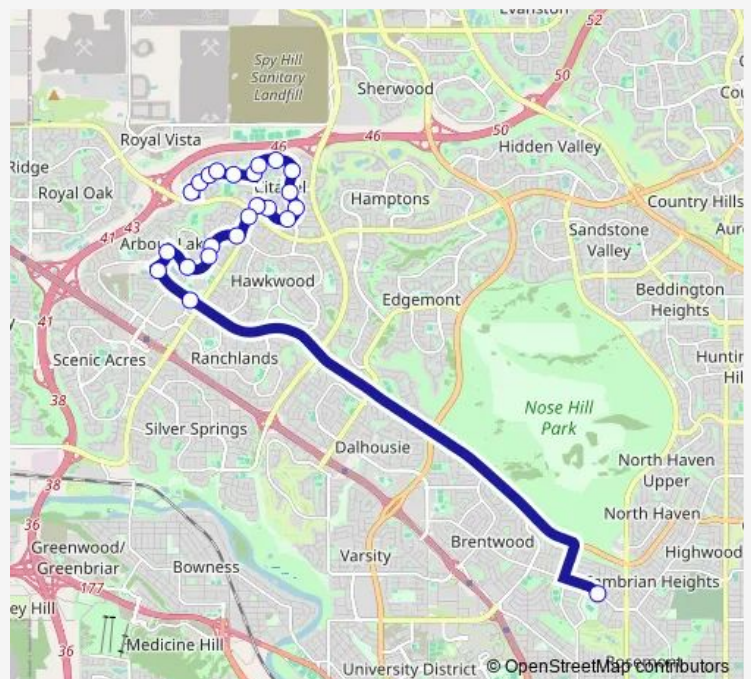

SB Citadel DR @ Citadel BV Nw

SB Citadel DR @ Citadel CL Nw

WB Citadel DR @ Citadel PA Nw

WB Citadel DR @ Citadel MR Nw

SB Citadel GA @ Citadel DR Nw

SB Nose Hill DR @ Country Hills BV Nw

WB Arbour Lake WY @ Nose Hill DR Nw

SB Arbour Lake WY @ Arbour Glen CL Nw

SB Arbour Lake WY @ Arbour Lake DR Nw

WB Arbour Lake WY @ Arbour Estates WY Nw

SB Arbour Lake DR @ Arbour Crest RD Nw

SB John Laurie BV @ Arbour Wood CL Nw

### Route schedule

WB @ Citadel Terminal NW — EB Northmont DR @ Ca-  
landar RD NW

Monday 08:08

Tuesday 08:08

Wednesday 08:08

Thursday 08:08

Friday 08:28

Saturday —

### Route info

Direction: WB @ Citadel Terminal NW

Stops: 23

Trip Duration: 0 hour 42 min

812 — St. Francis/E. Arbour Lake/Citadel

EB John Laurie BV @ 100 Crowfoot GA Nw

EB Northmont DR @ Calandar RD NW