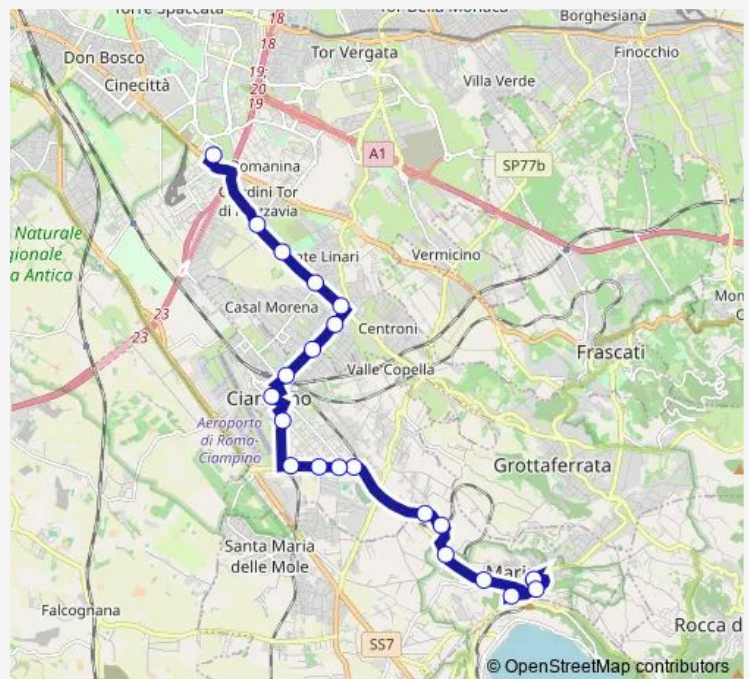

### Direction

Marino | via Fratti piazza Matteotti # f1667 — Roma | Anagnina (Metro A) # f3582

21 stops

[Open route schedule](#)

Marino | via Fratti piazza Matteotti # f1667

Marino | Via Ferentum Largo Negroni # f12741

### Route schedule

Marino | via Fratti piazza Matteotti # f1667 — Roma | Anagnina (Metro A) # f3582

Monday 05:50-21:05

Tuesday 05:50-21:05

Wednesday 05:50-21:05

Thursday 05:50-21:05

Friday 05:50-21:05

Saturday 10:30-19:10

### Route info

Direction: Marino | via Fratti piazza Matteotti # f1667

Stops: 21

Trip Duration: 0 hour 42 min

Marino - Roma Anagnina # Cn19d

Bus time schedules and route maps are available in an offline PDF at [busmaps.com](https://busmaps.com). Use the [busmaps.com](https://busmaps.com) website to see live bus times, train schedule or subway schedule, and step-by-step directions for all public transit in Ciampino