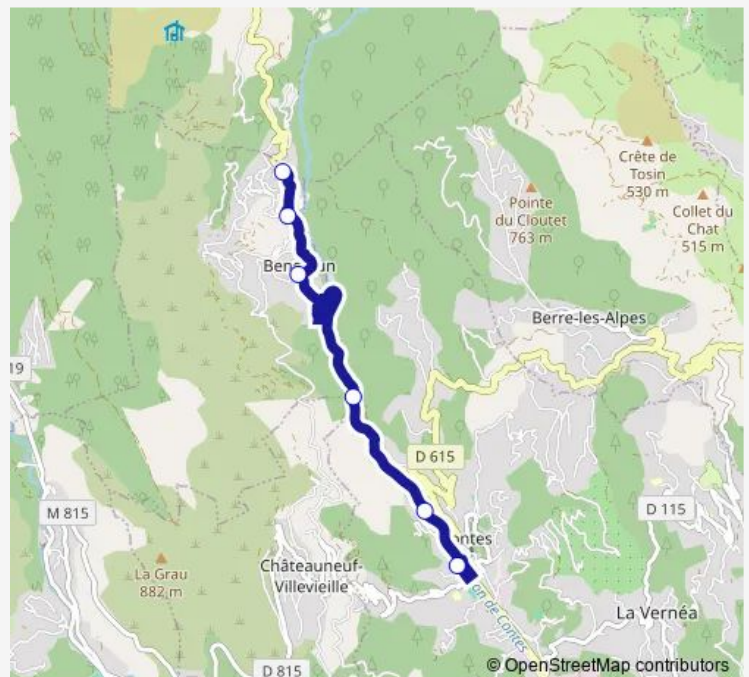

Friday 07:25

Saturday —

Sunday —

**Route info**

Direction: Les Grands Chenes

Stops: 6

Trip Duration: 0 hour 20 min

6703 — 6703 \_ Bendejun - Contes

**Direction**

College Roger Carles — Les Grands Chenes

6 stops

[Open route schedule](#)

College Roger Carles

La Croix

Vieux Moulin

Xavier de Saissi

## Route schedule

College Roger Carles — Les Grands Chenes

|           |       |
|-----------|-------|
| Monday    | 16:35 |
| Tuesday   | 16:35 |
| Wednesday | 12:10 |
| Thursday  | 16:35 |
| Friday    | 16:35 |
| Saturday  | —     |
| Sunday    | —     |