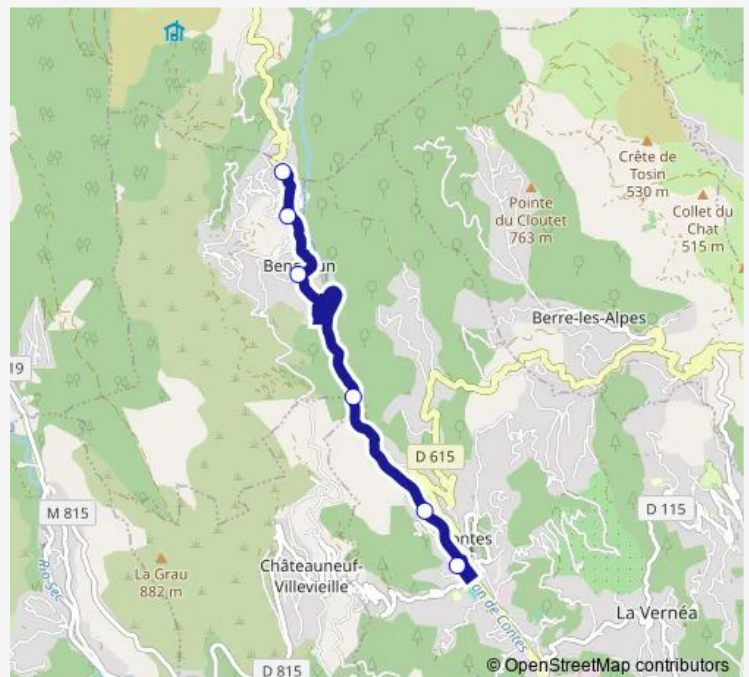

Direction

Les Grands Chenes — College Roger Carles

6 stops

[Open route schedule](#)

Les Grands Chenes

Village

Xavier de Saissi

Vieux Moulin

Friday 07:25

Saturday —

Sunday —

Route info

Direction: Les Grands Chenes

Stops: 6

Trip Duration: 0 hour 20 min

Direction

College Roger Carles — Les Grands Chenes

6 stops

[Open route schedule](#)

College Roger Carles

La Croix

Vieux Moulin

Xavier de Saissi

Village