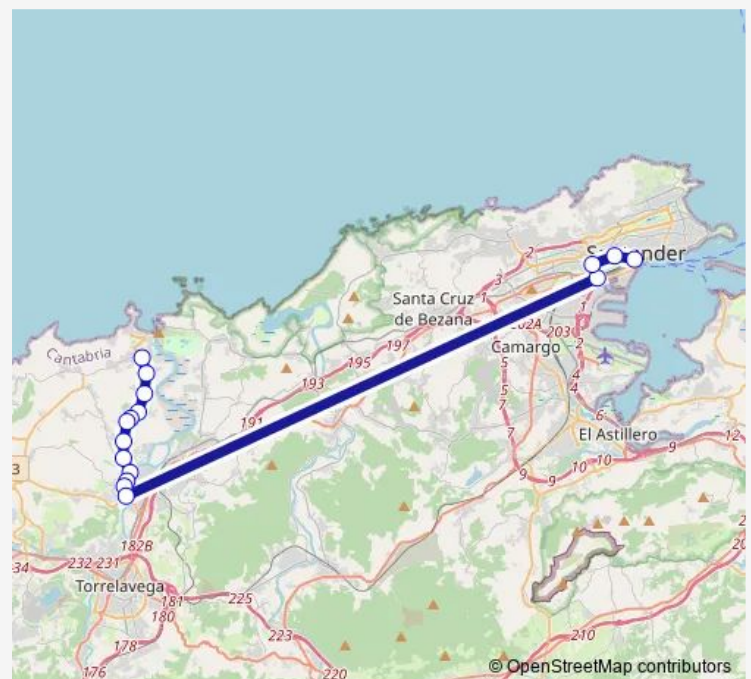

Monday 09:30

Tuesday 09:30

Wednesday 09:30

Thursday 09:30

Friday 09:30

Saturday —

Sunday —

Route info

Direction: Ayuntamiento (Suances)

Stops: 16

Trip Duration: 0 hour 30 min

Ubiarco-Suances-Santander

Direction

E.Autobuses Santander (Santander) — Ubiarco ambulatorio (Ubiarco)

20 stops

[Open route schedule](#)

Tuesday 07:05

Wednesday 07:05

Thursday 07:05

Friday 07:05

Saturday —

Sunday —

Route info

Direction: Ubiarco ambulatorio (Ubiarco)