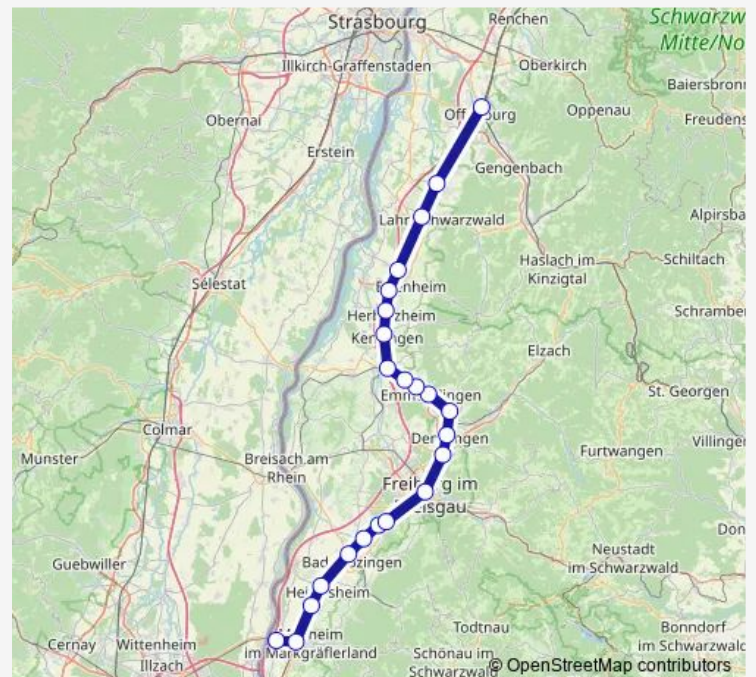

Rail RB RB 27

[Go to website](#)

Direction

Neuenburg(Baden) — Offenburg

23 stops

[Open route schedule](#)

Neuenburg(Baden)

Müllheim im Markgräflerland

Buggingen

Heitersheim

Bad Krozingen

Norsingen

Schallstadt

Ebringen

Freiburg(Breisgau) Hbf

Gundelfingen (Breisgau)

Denzlingen

Kollmarsreute

Emmendingen

Teningen-Mundingen

Köndringen

Riegel-Malterdingen

Kenzingen

Herbolzheim (Breisgau)

Ringsheim/Europa-Park

Orschweier

Lahr (Schwarzw)

Route schedule

Neuenburg(Baden) — Offenburg

Monday 06:30

Tuesday 06:30

Wednesday 06:30

Thursday 06:30

Friday 06:30

Saturday —

Sunday —

Route info

Direction: Neuenburg(Baden)

Stops: 23

Trip Duration: 1 hour 25 min

RB — RB 27

BusMaps