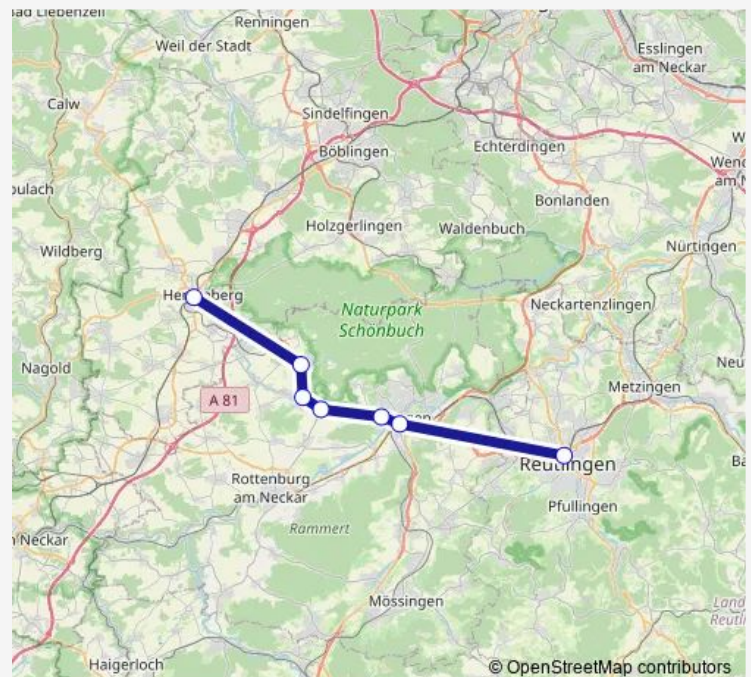

Tuesday 09:49-21:20

Wednesday 09:49-21:20

Thursday 09:49-21:20

Friday 09:49-21:20

Saturday —

Sunday 09:49-21:20

Route info

Direction: Herrenberg

Stops: 7

Trip Duration: 0 hour 46 min

■ RB

BusMaps

Direction

Reutlingen Hbf — Herrenberg

7 stops

[Open route schedule](#)