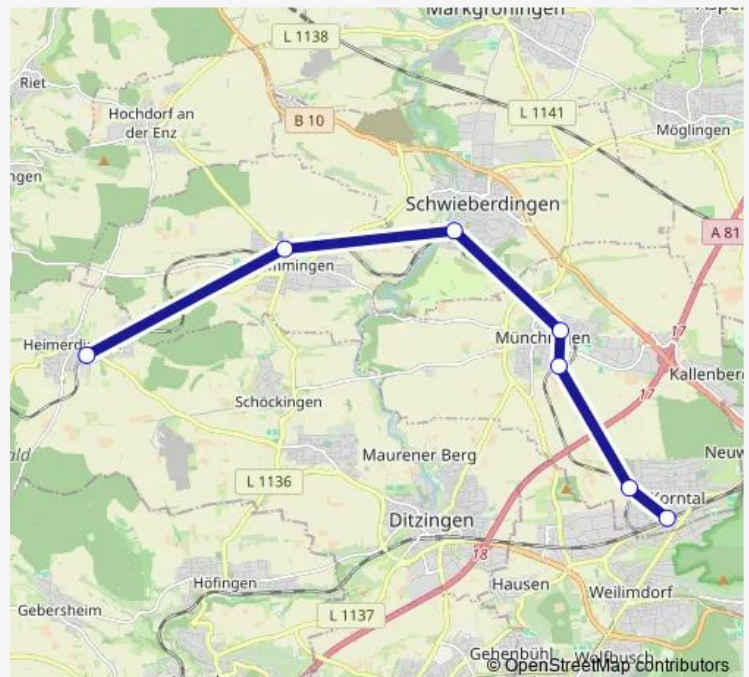

Rail RB Rb47

[Go to website](#)

Direction

Heimerdingen — Korntal

7 stops

[Open route schedule](#)

Heimerdingen

Hemmingen

Schwieberdingen

Münchingen

Münchingen Ruhrberg

Korntal-Gymnasium

Korntal

Route schedule

Heimerdingen — Korntal

Monday	05:31-00:31 ⁺¹
Tuesday	05:31-00:31 ⁺¹
Wednesday	05:31-00:31 ⁺¹
Thursday	05:31-00:31 ⁺¹
Friday	05:31-00:31 ⁺¹
Saturday	06:31-00:31 ⁺¹
Sunday	07:31-00:31 ⁺¹

Route info

Direction: Heimerdingen

Stops: 7

Trip Duration: 0 hour 23 min

■ RB — Rb47

BusMaps

Direction

Korntal — Heimerdingen

7 stops

[Open route schedule](#)

Korntal

Korntal-Gymnasium

Münchingen Rührberg

Münchingen

Schwieberdingen

Hemmingen