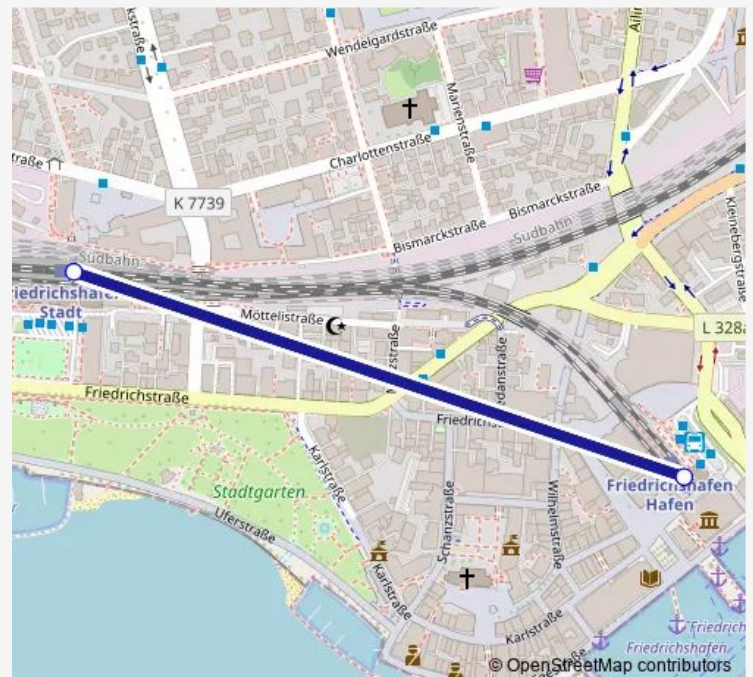

### Direction

Friedrichshafen-Hafen — Friedrichshafen Stadt

2 stops

[Open route schedule](#)

Friedrichshafen-Hafen

Friedrichshafen Stadt

### Route schedule

Friedrichshafen-Hafen — Friedrichshafen Stadt

Monday	12:28-16:28
Tuesday	12:28-16:28
Wednesday	12:28-16:28
Thursday	12:28-16:28
Friday	12:28-16:28
Saturday	12:28
Sunday	12:28

### Route info

Direction: Friedrichshafen-Hafen

Stops: 2

Trip Duration: 0 hour 2 min

**Direction**

Friedrichshafen-Hafen — Friedrichshafen Stadt

2 stops

[Open route schedule](#)

## Route info

Direction: Friedrichshafen-Hafen

Stops: 2

Trip Duration: 0 hour 2 min

**Direction**

Friedrichshafen-Hafen — Friedrichshafen Stadt

2 stops

[Open route schedule](#)