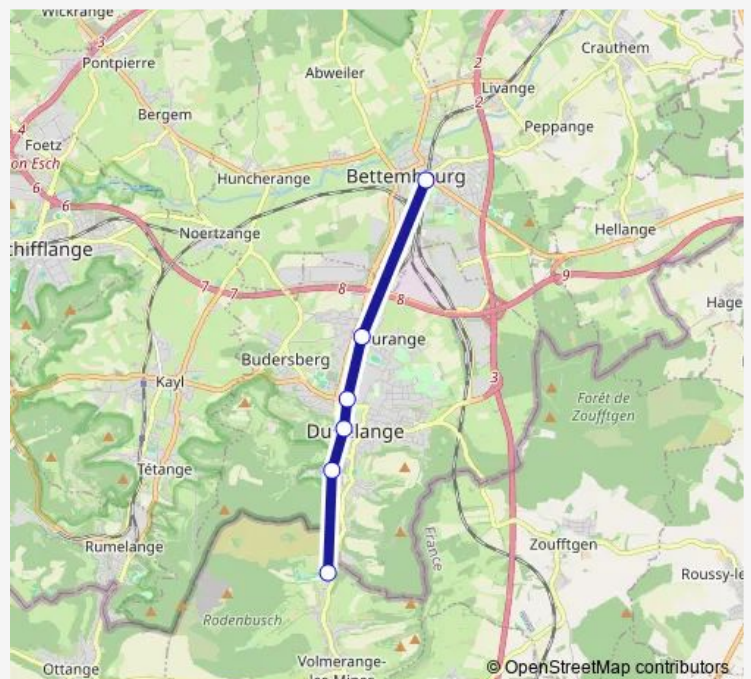

Rail RB

[Go to website](#)

Direction

Luxembourg — Athus

10 stops

[Open route schedule](#)

Luxembourg

Hollerich

Route schedule

Luxembourg — Athus

Monday 05:50-23:55

Tuesday 00:20-23:55

Wednesday 00:20-23:55

Thursday 00:20-23:50

Friday 05:50-23:50

Saturday 00:20-23:50

Sunday 05:50-23:50

Route info

Direction: Luxembourg

Stops: 10

Trip Duration: 0 hour 35 min

RB

BusMaps

Direction

Wittlich Hbf — Luxembourg

25 stops

[Open route schedule](#)

Wittlich Hbf

Salmtal

Sehlem (Kr Wittlich)

Hetzerath

Föhren