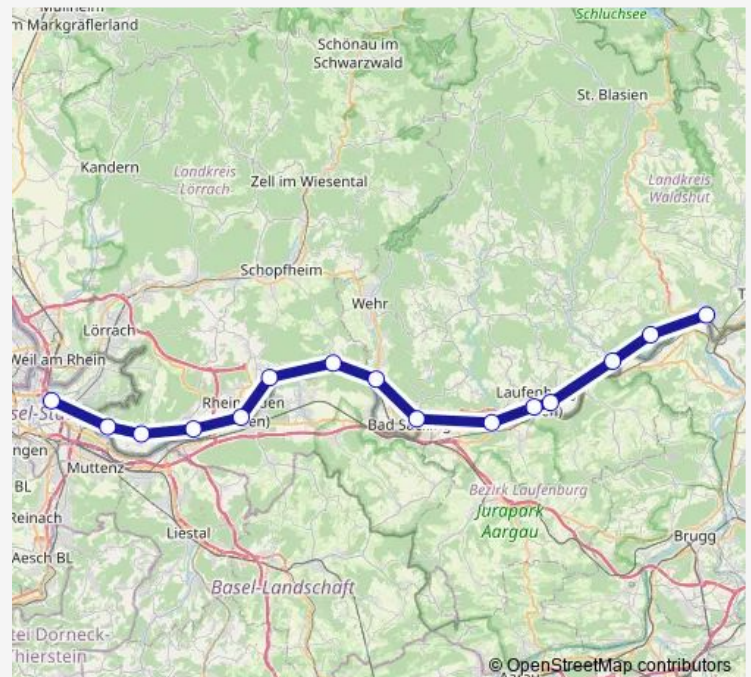

Thursday 12:46

Friday 12:46

Saturday —

Sunday —

Route info

Direction: Waldshut

Stops: 15

Trip Duration: 0 hour 52 min

Direction

Waldshut — Basel Bad Bf

15 stops

[Open route schedule](#)

Waldshut

Dogern

Albbruck

Laufenburg (Baden) Ost