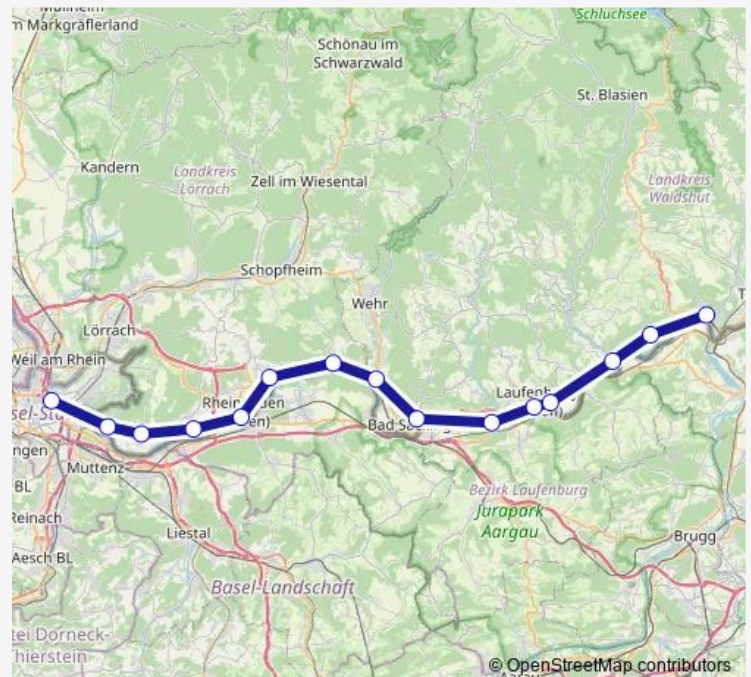

Wyhlen

Grenzach

Basel Bad Bf

### Route schedule

Waldshut — Basel Bad Bf

Monday 12:46

Tuesday 12:46

Wednesday 12:46

Thursday 12:46

Friday 12:46

Saturday —

### Route info

Direction: Waldshut

Stops: 15

Trip Duration: 0 hour 52 min

■ Rb — RB 30