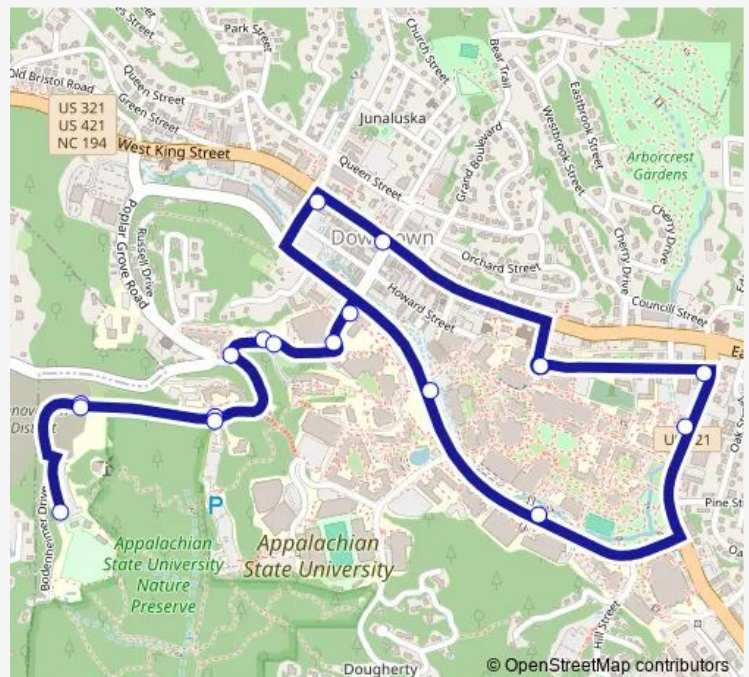

ASU Peacock Traffic Light

ASU Src

ASU Living Learning Center (up)

ASU Mountaineer Hall

ASU Appalachian Heights

Top of Bodenheimer (up)

South Lot / Baseball Stadium

Top of Bodenheimer (down)

### Route schedule

ASU College St Station — King St / Depot St

Monday 07:05-21:59

Tuesday 07:05-21:59

Wednesday 07:05-21:59

Thursday 07:05-21:59

Friday 07:05-21:59

Saturday —

### Route info

Direction: ASU College St Station

Stops: 17

Trip Duration: 0 hour 23 min

Gold Bus time schedules and route maps are available in an offline PDF at [busmaps.com](https://busmaps.com). Use the [busmaps.com](https://busmaps.com) website to see live bus times, train schedule or subway schedule, and step-by-step directions for all public transit in Boone