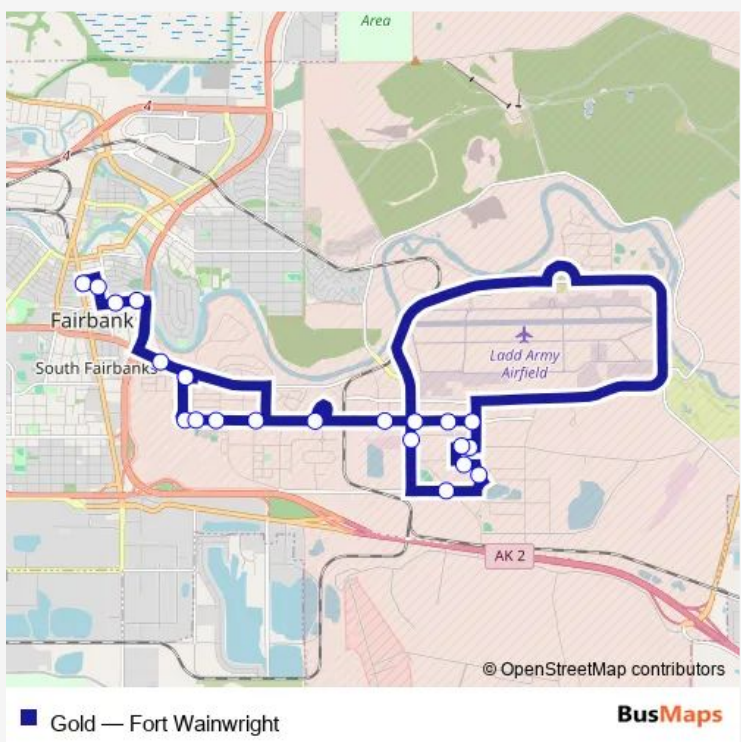

# Bus Gold Fort Wainwright

[Go to website](#)

**Direction**  
 101 - Transit Center — 352 - Meridian @ Pfc  
 21 stops  
[Open route schedule](#)

- 101 - Transit Center
- 450 - Lacey St @ 7th Ave Southbound
- 452 - 10th Ave @ Noble St Eastbound
- 453 - 10th Ave @ Dixon Apartments
- 301 - Gaffney @ Visitors Center
- 302 - Alsace @ 559th Ave
- 303 - Neely @ School Age Services
- 305 - Neely @ Arctic Light Elementary School
- 307 - Neely @ 6th St
- 309 - Neely @ Youth Center
- 310 - Neely @ Bassett Hospital
- 311 - Neely @ Engineers
- 330 - Neely @ Meridian (Post office)
- 332 - Neely @ Bldg 3728 (Dining Hall)
- 334 - Neely @ Santiago
- 336 - Fort Wainwright Library
- 350 - PX/Commissary
- 338 - Holiday Inn
- 340 - Santiago @ Welcome Center
- 342 - Alder @ Kamish Health Clinic
- 352 - Meridian @ Pfc

**Route schedule**  
 101 - Transit Center — 352 - Meridian @ Pfc

Monday	05:45-19:45
Tuesday	05:45-19:45
Wednesday	05:45-19:45
Thursday	05:45-19:45
Friday	05:45-19:45
Saturday	10:45-17:45
Sunday	—

**Route info**  
 Direction: 101 - Transit Center  
 Stops: 21  
 Trip Duration: 0 hour 19 min

**Direction**

321 - Marks @ Last Frontier Community Center — 101 - Transit Center

20 stops

[Open route schedule](#)

321 - Marks @ Last Frontier Community Center

322 - Gaffney @ 103rd St

324 - Gaffney @ Bldg 1001

Friday 06:11-20:11

Saturday —

Sunday —

**Route info**

Direction: 321 - Marks @ Last Frontier Community Center

Stops: 20

Trip Duration: 0 hour 30 min

Gold Bus time schedules and route maps are available in an offline PDF at [busmaps.com](https://busmaps.com). Use the [busmaps.com](https://busmaps.com) website to see live bus times, train schedule or subway schedule, and step-by-step directions for all public transit in Fairbanks