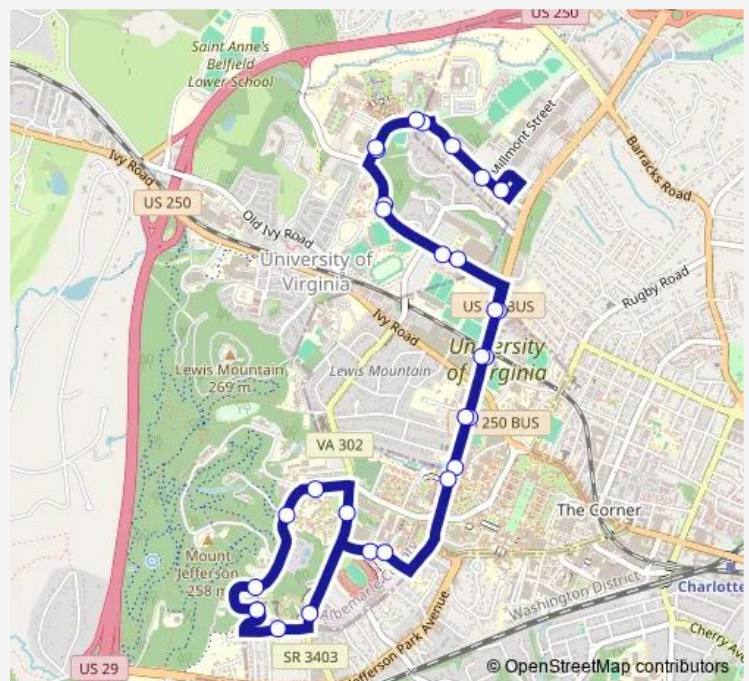

Route schedule

Hereford Dr @ Runk Dining Hall — Hereford Dr @ Runk Dining Hall

Monday 05:00-17:35

Tuesday 05:00-17:35

Wednesday 05:00-17:35

Thursday 05:00-17:35

Friday 05:00-17:35

Saturday —

Sunday —

Route info

Direction: Hereford Dr @ Runk Dining Hall

Stops: 29

Trip Duration: 0 hour 40 min

GOLD — Gold Line

Emmet St @ Goodwin Bridge (Southbound)

Emmet St @ Emmet / Ivy Garage (Southbound)

Emmet St @ Alumni Hall

Emmet St @ Ridley Hall

Whitehead Rd @ Chemistry Drive

Alderman Rd @ Gooch/Dillard (Southbound)

Stadium Rd @ Runk Dining Hall

Hereford Dr @ Runk Dining Hall

Direction

Mccormick Rd @ UVA Chapel — Mccormick Rd @ UVA Chapel

Saturday 12:00-21:50

Sunday 12:00-21:50

Route info

Direction: Mccormick Rd @ UVA Chapel

Stops: 31

Trip Duration: 0 hour 45 min

Hereford Dr @ Runk Dining Hall

Hereford Dr @ Johnson House (Northbound)