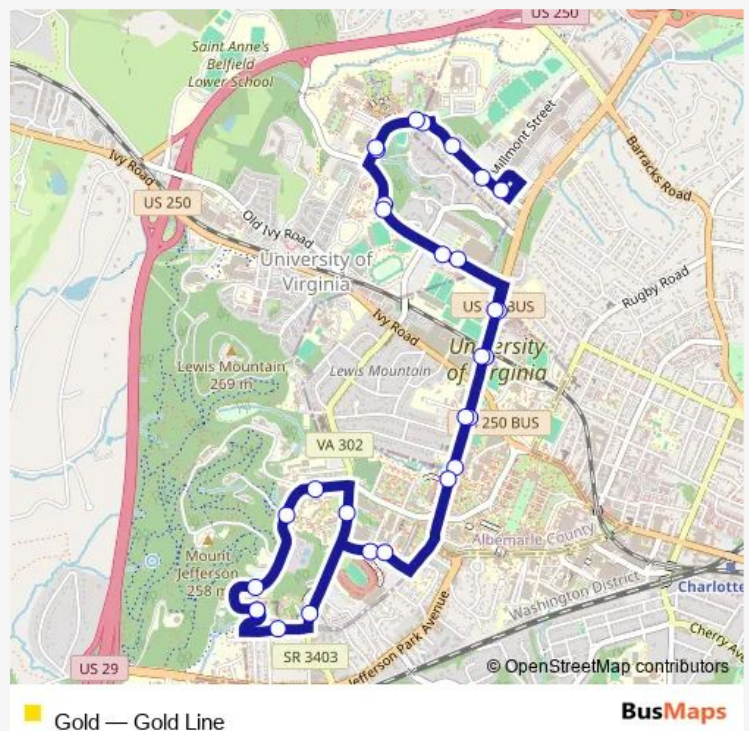

### Route schedule

Hereford Dr @ Runk Dining Hall — Hereford Dr @ Runk Dining Hall

Monday	05:00-17:35
Tuesday	05:00-17:35
Wednesday	05:00-17:35
Thursday	05:00-17:35
Friday	05:00-17:35
Saturday	—
Sunday	—

### Route info

Direction: Hereford Dr @ Runk Dining Hall

Stops: 29

Trip Duration: 0 hour 45 min

Emmet St @ Goodwin Bridge (Southbound)

Emmet St @ Emmet / Ivy Garage (Southbound)

Emmet St @ Alumni Hall

Emmet St @ Ridley Hall

Whitehead Rd @ Chemistry Drive

Alderman Rd @ Gooch/Dillard (Southbound)

Stadium Rd @ Runk Dining Hall

Hereford Dr @ Runk Dining Hall

## Route info

Direction: Mccormick Rd @ UVA Chapel

Stops: 31

Trip Duration: 0 hour 45 min

Hereford Dr @ Runk Dining Hall

Hereford Dr @ Johnson House (Northbound)

Mccormick Rd @ Kellogg House

Mccormick Rd @ Lile-Maupin House (Eastbound)