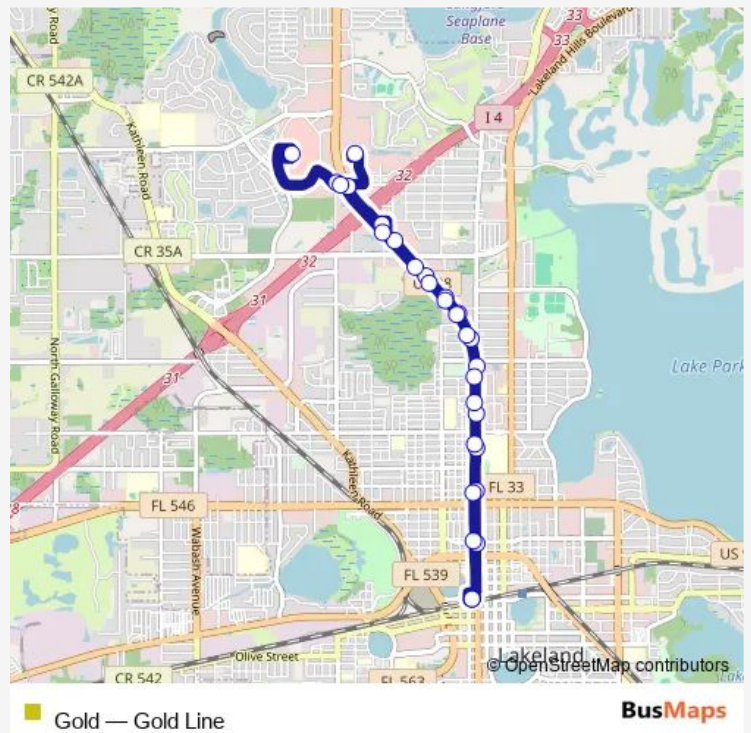

Bus Gold Gold Line

[Go to website](#)

Direction
 Lkld Downtown Terminal — Lkld Downtown Terminal
 29 stops
[Open route schedule](#)

- Lkld Downtown Terminal
- N Florida Ave & E Parker St
- N Florida Ave & E 1st St
- N Florida Ave & Park Trammel Blvd
- N Florida Ave & Whitehurst St
- N Florida Ave & E Bella Vista St
- 2125 US 98 N
- 2449 US 98 N
- 2625 US 98 N
- 2815 US 98 N
- US 98 N & Pyramid Pkwy
- Gow B. Fields Park & Ride @ US 98 N
- US 98 N & Lkld Park Center Dr
- Lakeland Park Center
- Mall Access 4 & US 98 N
- Lakeland Square Mall
- Mall Access 4 & US 98 N
- US 98 N & Pyramid Pkwy
- US 98 N & Griffin Rd
- 2750 US 98 N
- 2550 US 98 N

Direction: Lkld Downtown Terminal
 Stops: 29
 Trip Duration: 0 hour 44 min

2440 US 98 N

US 98 N & Pinehurst St

N Florida Ave & Modest St

N Florida Ave & W 14th St

N Florida Ave & W 8th St

N Florida Ave & W 2nd St

N Florida Ave & W Parker St

Lkld Downtown Terminal

Direction

Lkld Downtown Terminal — Lkld Downtown Terminal

30 stops

[Open route schedule](#)

Lkld Downtown Terminal

S Florida Ave & Ariana St

Route info

Direction: Lkld Downtown Terminal

Stops: 30

Trip Duration: 0 hour 46 min

Southgate Shopping Center

S Florida Ave & E Beacon Rd

S Florida Ave & Hibriten Way

S Missouri Ave & E Orange St