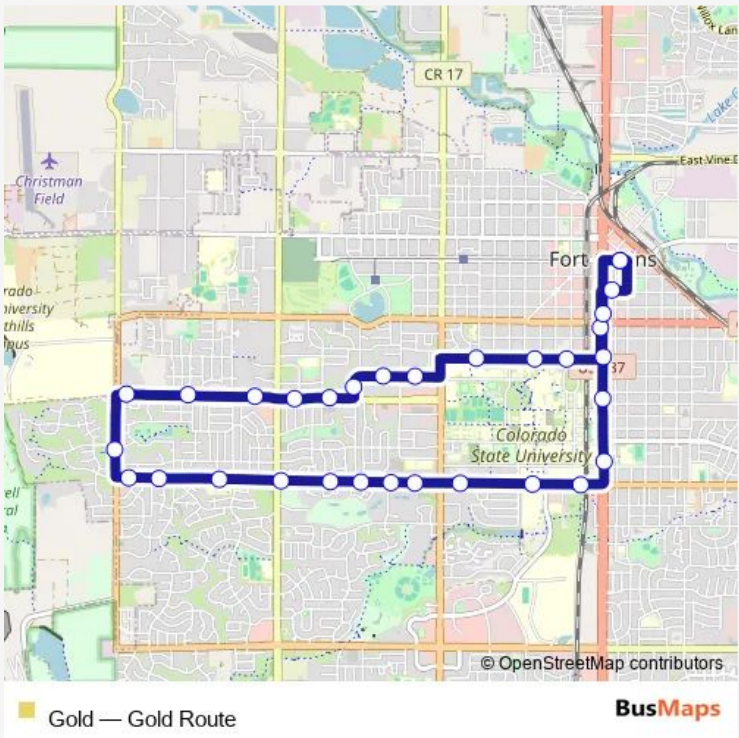

Bus Gold Gold Route

[Go to website](#)

Direction
 Mountain & Remington — Mountain & Remington
 31 stops
[Open route schedule](#)

- Mountain & Remington
- Olive & Remington
- College & Mulberry
- Laurel & Howes
- Laurel & Sherwood
- Laurel & Washington
- Plum & Bluebell
- Rams Village
- Constitution & Elizabeth
- Elizabeth & Skyline
- Elizabeth & Glenmoor
- Elizabeth & Taft Hill
- Elizabeth & Timber
- Elizabeth & Overland
- Overland & Golden Currant
- Prospect & Overland
- Prospect & Larch
- Prospect & Fuqua
- Prospect & Taft Hill
- Prospect & Underhill
- Prospect & Foxbrook

Route schedule
 Mountain & Remington — Mountain & Remington

Monday	—
Tuesday	—
Wednesday	—
Thursday	—
Friday	22:30-02:30 ⁺¹
Saturday	22:30-02:30 ⁺¹
Sunday	—

Route info
 Direction: Mountain & Remington
 Stops: 31
 Trip Duration: 0 hour 27 min

Prospect & Heatheridge

Prospect & Shields

Prospect & Sheely

Prospect & Centre

Prospect & Mason

College & Lake

College & Elizabeth

College & Laurel