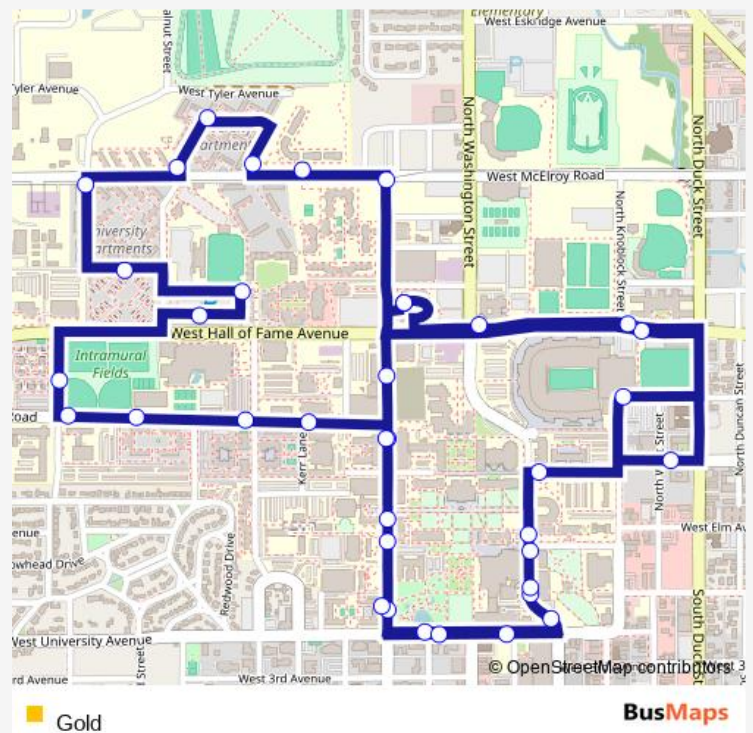

Direction

Mmtt Shelter — (56) Wes Watkins

37 stops

[Open route schedule](#)

Mmtt Shelter

(33) Lot 4/GIA Shelter

(57) Athletics Center

(1) Athletic Ave

Mmtt Shelter

(58) Monroe/Mcelroy

(59) Morrison Apts

(60) Garfield Road Shelter

(61) North Willham Shelter

(62) North Walnut Shelter

(14) West University Apts Shelter

(74) Stevens Apts Shelter

(12) Lot 74 East Shelter

Route schedule

Mmtt Shelter — (56) Wes Watkins

Monday	00:00
Tuesday	00:00
Wednesday	00:00
Thursday	00:00
Friday	00:00
Saturday	00:00
Sunday	00:00

Route info

Direction: Mmtt Shelter

Stops: 37

Trip Duration: 0 hour 48 min

- (11) Lot 74 Shelter
- (19) Kamm/Peterson Shelter
- (20) Usda/Osupd
- (21) Brumley Apts Shelter
- (22) Farm and Cleveland
- (23) Kerr/Drummond
- (24) Ag Hall
- (25) Pio
- (26) Murray Hall
- (27) Lamda Chi
- (28) Pac
- (29) Alumni Center
- (30) Gundersen
- (66) Casa Mia Apts South
- (55) Bennett Hall
- (56) Wes Watkins