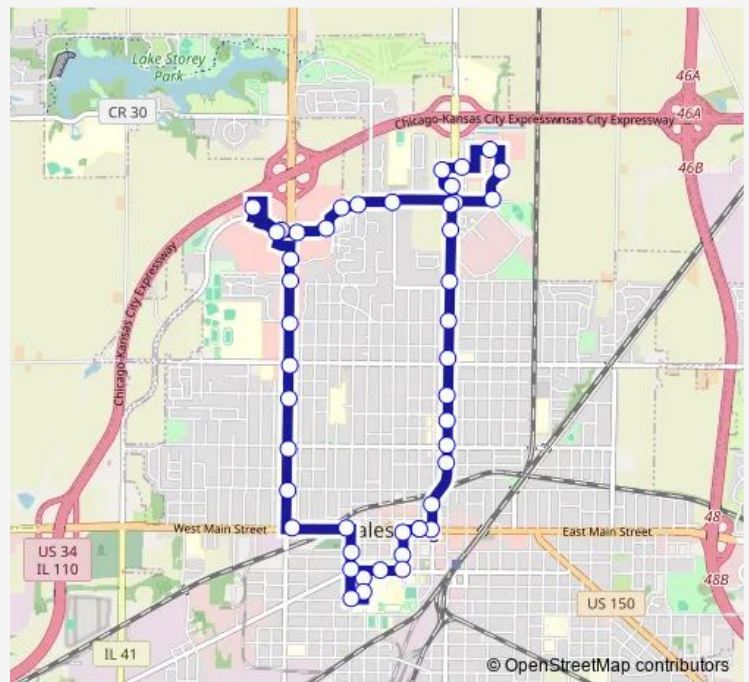

Bus Gold 4 Gold Express

[Go to website](#)

Direction
 E Main St and N Prairie St — E Main St and N Prairie St
 46 stops
[Open route schedule](#)

- E Main St and N Prairie St
- S Cherry St and E Main St
- S Cherry St and E Tompkins St
- S Cherry St and E South St
- W South St and S Cedar St
- Knox College (Umbeck Hall)
- Knox College (Post Hall)
- W Brooks St and S Academy St
- S Academy St and W South St
- Moon Towers
- W Main St and N Academy St
- W Main St and N Henderson St
- N Henderson St and W North St
- N Henderson St and W Losey St
- N Henderson St and Harvey St
- N Henderson St and W Fremont St
- N Henderson St and W Dayton St
- N Henderson St and Park View Rd
- N Henderson St and Home Blvd
- W Carl Sandburg Dr and Centel Dr
- Target

Route schedule

E Main St and N Prairie St — E Main St and N Prairie St

Monday	07:15-17:45
Tuesday	07:15-17:45
Wednesday	07:15-17:45
Thursday	07:15-17:45
Friday	07:15-17:45
Saturday	07:15-17:45
Sunday	—

Route info

Direction: E Main St and N Prairie St
 Stops: 46
 Trip Duration: 0 hour 30 min

Gold — 4 Gold Express

W Carl Sandburg Dr and Centel Dr

W Carl Sandburg Dr and National Blvd

W Carl Sandburg Dr and Home Blvd

404 W Carl Sandburg Dr

W Carl Sandburg Dr and Christopher Dr

W Carl Sandburg Dr and N Broad St

E Carl Sandburg Dr and N Seminary St

Veterans Dr and E Carl Sandburg Dr

Veterans Dr and Knox Square Dr

Walmart (east door)

Knox Square Dr and Volunteer Dr