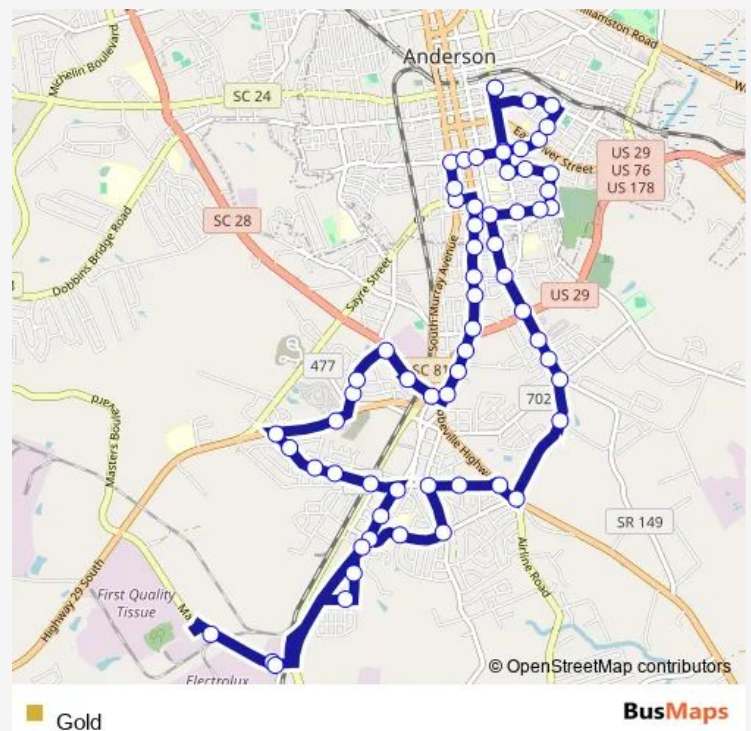

Beckman Dr at Abbeville Hwy

Meadow Run Apartments

Roosevelt Dr at Jerry Dr

Roosevelt Dr at Keys St

Route schedule

Old Mccants School (Gold Route) — Old Mccants School (Gold Route)

Monday 06:18-17:18

Tuesday 06:18-17:18

Wednesday 06:18-17:18

Thursday 06:18-17:18

Friday 06:18-17:18

Saturday —

Sunday —

Route info

Direction: Old Mccants School (Gold Route)

Stops: 64

Trip Duration: 0 hour 54 min

Gold

Keys St at Corning St

Corning St at Vista Trl

Corning St at S Main St Ext

S Main St Ext at Simpson Dr (Southbound)

Riley St at Calvert St

Center Ave at Wellington St

S Jefferson Ave at E River St

S Jefferson Ave near Salem St

D. B. Walker Park

E Market St near Short St

Old Mccants School (Gold Route)

Gold Bus time schedules and route maps are available in an offline PDF at busmaps.com. Use the busmaps.com website to see live bus times, train schedule or subway schedule, and step-by-step directions for all public transit in Anderson