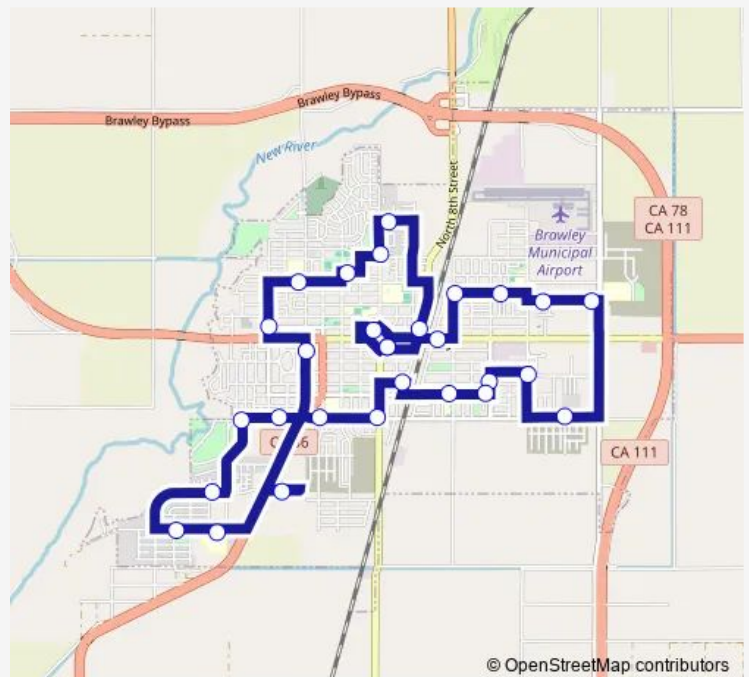

C Street/Jacaranda Street

C Street/Best Road

Malan Street/Tres Palmas Lane

I Street/Eastern Avenue

Palm Avenue/J Street

Palm Avenue/K Street

K Street/Cesar Chavez Street

J Street/8th Street

Malan Street/Imperial Avenue

Malan Street/1st Street

Cattle Call Drive/De Anza Place

Cattle Call Drive/Willard Avenue

Panno Road/Evelyn Avenue

Legion Road/Kelley Avenue

Pioneer Memorial Hospital

Highway 86/Wildcat Drive

Western Avenue/G Street

Route schedule

5th Street/G Street — 5th Street/G Street

| | |
|-----------|-------------|
| Monday | 08:17-16:13 |
| Tuesday | 08:17-16:13 |
| Wednesday | 08:17-16:13 |
| Thursday | 08:17-16:13 |
| Friday | 08:17-16:13 |
| Saturday | — |
| Sunday | — |

Route info

Direction: 5th Street/G Street

Stops: 29

Trip Duration: 0 hour 59 min

© OpenStreetMap contributors

Gold

BusMaps

E Street/Rio Vista Avenue