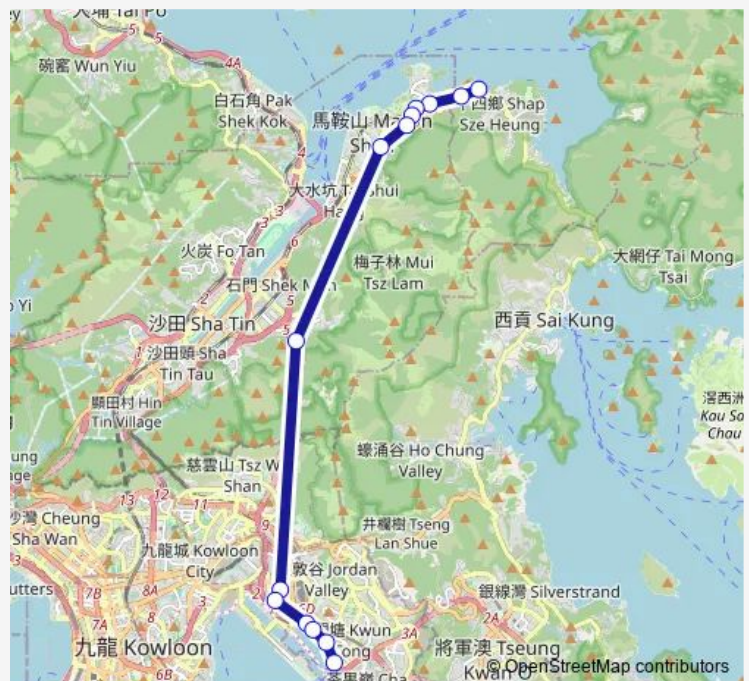

Bus X89D NAI Chung - Kwun Tong Ferry

[Go to website](#)

Direction
 [Ctb] NAI Chung[[Kmb] NAI Chung — [Ctb] Kwun Tong Ferry Pier[[Kmb] Kwun Tong Ferry (Alighting Stop)
 16 stops
[Open route schedule](#)

- [Ctb] NAI Chung[[Kmb] NAI Chung
- [Ctb] Symphony BAY Cheung MUK Tau, SAI SHA Road[[Kmb] Symphony Bay, Cheung MUK Tau
- [Ctb] ST. Barths, YIU SHA Road[[Kmb] YIU SHA Road
- [Ctb] Double Cove (Phase 4), WU KAI SHA Road[[Kmb] WU KAI SHA Road
- [Ctb] WU KAI SHA Station[[Kmb+Ctb] WU KAI SHA Station/
Wu KAI SHA Station[[Kmb] WU KAI SHA Station[[Lwb] WU KAI SHA Station
- [Ctb] LEE ON Estate, SAI SHA Road[[Kmb+Ctb] LEE ON Estate/
Lee ON Estate, SAI SHA Road[[Kmb] LEE ON Estate[[Lwb] LEE ON Estate
- [Ctb] KAM Lung Court, KAM Ying Road[[Kmb+Ctb] KAM Lung Court/
Kam Lung Court, KAM Ying Road[[Kmb] KAM Lung Court[[Lwb] KAM Lung Court
- [Ctb] KAM Ying Court, KAM Ying Road[[Kmb+Ctb] KAM Ying Court/
Kam Ying Court, KAM Ying Road[[Kmb] KAM Ying Court[[Lwb] KAM Ying Court
- [Ctb] Park Belvedere[[Kmb] Park Belvedere[[Lwb] Park Belvedere
- [Ctb] Tate'S Cairn Tunnel BUS-BUS Inter-change[[Kmb+Ctb] Tate'S Cairn Tunnel/
Tate'S Cairn Tunnel Toll Plaza[[Kmb] Tate'S Cairn Tunnel
- [Ctb] LAM WAH Street, Wang Chiu Road[[Kmb+Ctb] LAM WAH Street, Kowloon BAY/
Lam WAH Street, Wang Chiu Road[[Kmb] LAM WAH Street, Kowloon Bay
- [Ctb] Megabox, Sheung YEE Road[[Ctb] Sheung YEE Road[[Kmb+Ctb] Sheung YEE Road/
Sheung YEE Road[[Kmb] Sheung YEE Road

Route info

Direction: [Ctb] NAI Chung[[Kmb] NAI Chung

Stops: 16

Trip Duration: 1 hour 7 min

X89D — NAI Chung - Kwun Tong Ferry **BusMaps**

[Ctb] Shun YIP Street, WAI YIP Street[[Kmb] Shun YIP Street, Kwun Tong