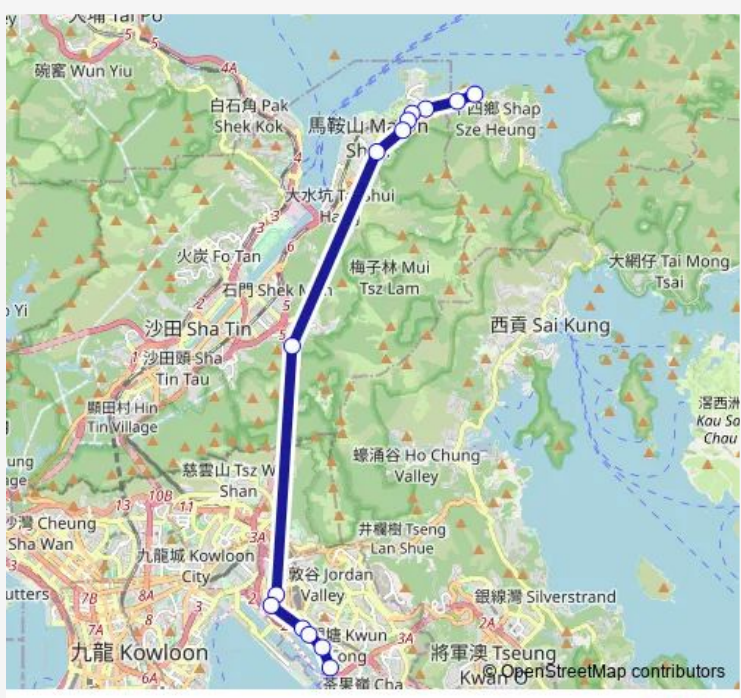

- [Ctb] KAM Lung Court, KAM Ying Road[[Kmb+Ctb] KAM Lung Court/
Kam Lung Court, KAM Ying Road[[Kmb] KAM Lung Court[[Lwb] KAM Lung Court
- [Ctb] KAM Ying Court, KAM Ying Road[[Kmb+Ctb] KAM Ying Court/
Kam Ying Court, KAM Ying Road[[Kmb] KAM Ying Court[[Lwb] KAM Ying Court

- [Ctb] Park Belvedere, MA ON Shan Road[[Kmb] Park Belvedere[[Lwb] Park Belvedere
- [Ctb] Tate'S Cairn Tunnel BUS-BUS Interchange[[Kmb+Ctb] Tate'S Cairn Tunnel/
Tate'S Cairn Tunnel BUS-BUS Interchange[[Kmb] Tate'S Cairn Tunnel

- [Ctb] LAM WAH Street, Wang Chiu Road[[Kmb+Ctb] LAM WAH Street, Kowloon BAY/
Lam WAH Street, Wang Chiu Road[[Kmb] LAM WAH Street, Kowloon Bay

- [Ctb] Megabox, Sheung YEE Road[[Kmb+Ctb] Sheung YEE Road/
Megabox, Sheung YEE Road[[Kmb] Sheung YEE Road

Route schedule
[Ctb] NAI Chung[[Kmb] NAI Chung — [Ctb] Kwun Tong Ferry[[Kmb] Kwun Tong Ferry (Alighting Stop)

Monday	07:34
Tuesday	07:34
Wednesday	07:34
Thursday	07:34
Friday	07:34
Saturday	—
Sunday	—

Route info
Direction: [Ctb] NAI Chung[[Kmb] NAI Chung
Stops: 16
Trip Duration: 1 hour 2 min

X89d — NAI Chung - Kwun Tong Ferry **BusMaps**