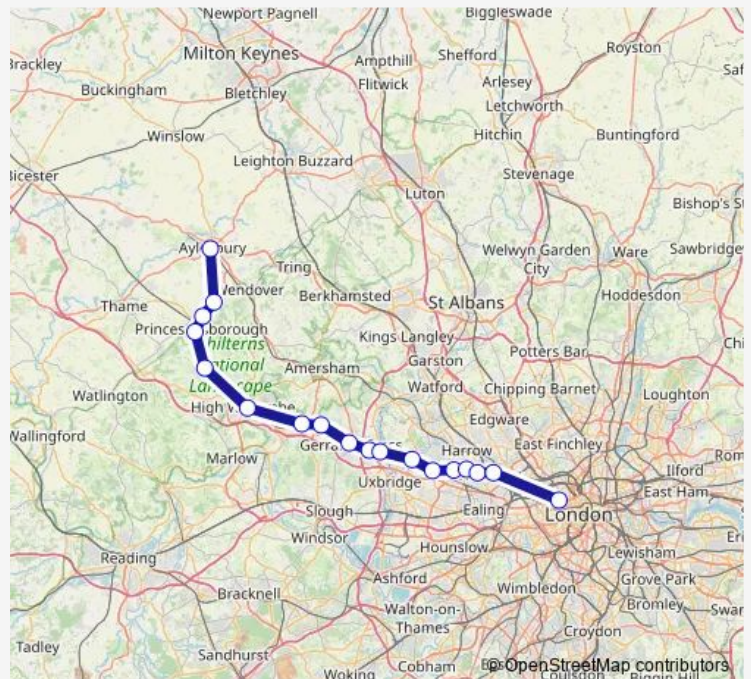

Route schedule

Aylesbury — London Marylebone

Monday 05:02-23:16

Tuesday 05:02-23:16

Wednesday 05:02-23:16

Thursday 05:02-23:16

Friday 05:02-23:16

Saturday 05:15-21:34

Sunday 07:19-21:33

Route info

Direction: Aylesbury

Stops: 18

Trip Duration: 1 hour 20 min

■ Ch:Ays->Myb — CH train service from AYS to Myb

Direction

Aylesbury — London Marylebone

10 stops

[Open route schedule](#)

Aylesbury

Stoke Mandeville

Wendover

Great Missenden

Amersham

Chalfont & Latimer

Wednesday 06:07-22:48

Thursday 06:07-22:48

Friday 06:07-22:48

Saturday 06:48-18:48

Sunday 08:48-21:48

Route info

Direction: Aylesbury

Stops: 10