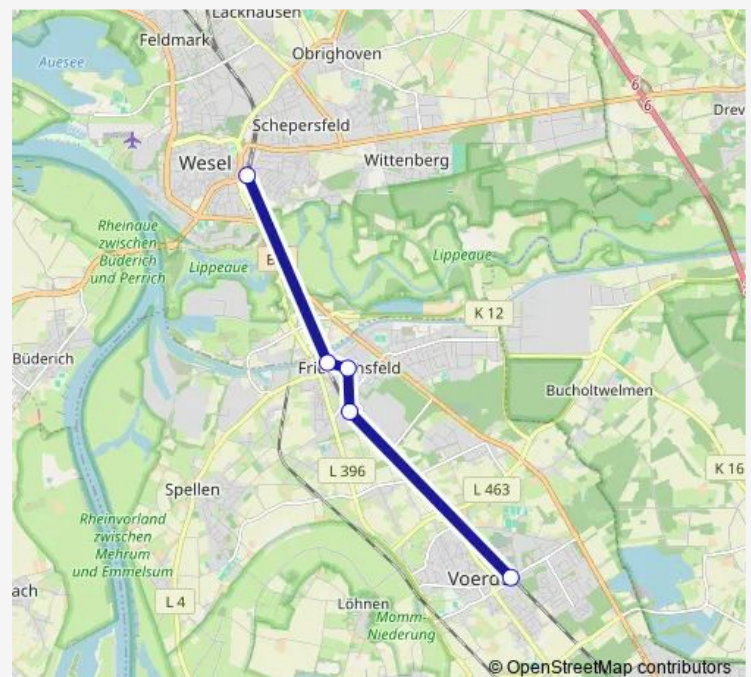

Bus RE5

[Go to website](#)

Direction

Voerde(Niederrhein) — Wesel

5 stops

[Open route schedule](#)

Voerde(Niederrhein)

Friedrichsfeld(Niederrhein)

Friedrichsfeld Post, Voerde (Niederrhein)

Friedrichsfeld Bahnhof, Voerde (Niederrhein)

Wesel

Route schedule

Voerde(Niederrhein) — Wesel

| | |
|-----------|-------------|
| Monday | 00:23-23:43 |
| Tuesday | 00:23-23:43 |
| Wednesday | 00:23-23:43 |
| Thursday | 00:23-23:43 |
| Friday | 00:23-23:43 |
| Saturday | 00:23-23:43 |
| Sunday | 00:23-23:43 |

Route info

Direction: Voerde(Niederrhein)

Stops: 5

Trip Duration: 0 hour 25 min

RE5

BusMaps

Direction

Wesel — Voerde(Niederrhein)

Route info

Direction: Wesel

Stops: 5

Trip Duration: 0 hour 26 min

RE5 Bus time schedules and route maps are available in an offline PDF at busmaps.com. Use the busmaps.com website to see live bus times, train schedule or subway schedule, and step-by-step directions for all public transit in Wesel