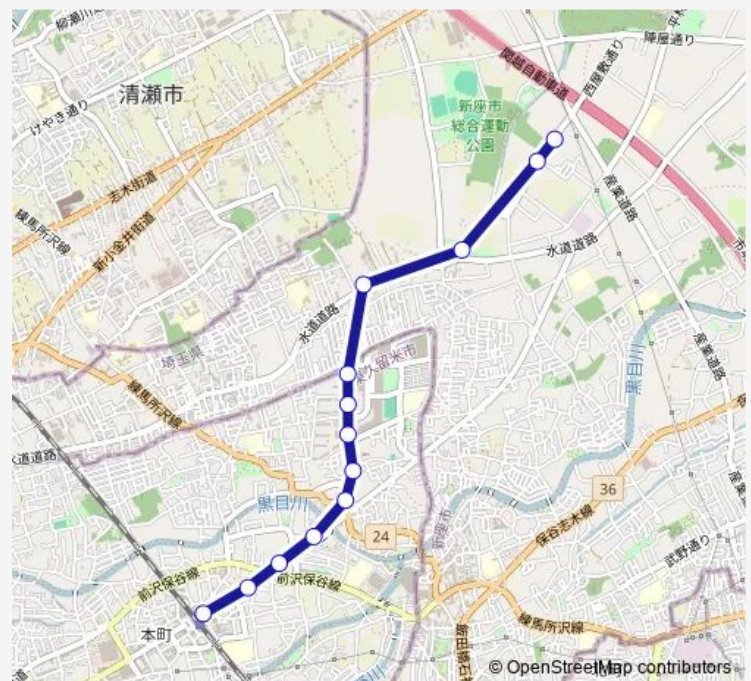

新座営業所

Route schedule

東久留米駅東口 — 新座営業所

| | |
|-----------|-------|
| Monday | 23:52 |
| Tuesday | 23:52 |
| Wednesday | 23:52 |
| Thursday | 23:52 |
| Friday | 23:52 |
| Saturday | 23:45 |
| Sunday | — |

Route info

Direction: 東久留米駅東口

Stops: 13

Trip Duration: 0 hour 13 min

【久留 2 1 - 1】深夜 Bus time schedules and route maps are available in an offline PDF at busmaps.com. Use the busmaps.com website to see live bus times, train schedule or subway schedule, and step-by-step directions for all public transit in Kiyose