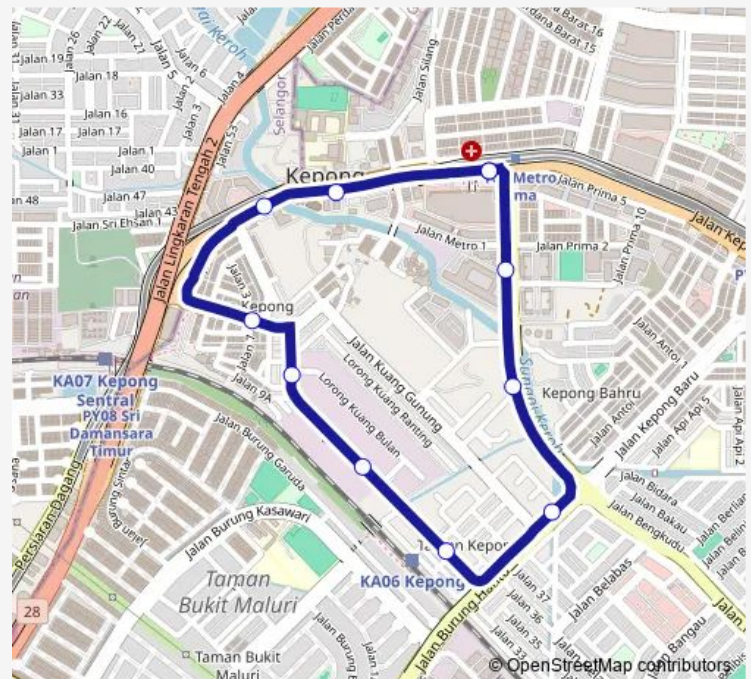

### Direction

MRT Metro Prima Pintu B — MRT Metro Prima Pintu B

11 stops

[Open route schedule](#)

MRT Metro Prima Pintu B

Masjid Amaniah Kepong

Kompleks Desa Jaya (Opp)

Perumahan Kepong Garden

### Route schedule

MRT Metro Prima Pintu B — MRT Metro Prima Pintu B

Monday	06:00-23:30
Tuesday	06:00-23:30
Wednesday	06:00-23:30
Thursday	06:00-23:30
Friday	06:00-23:30
Saturday	06:00-23:30
Sunday	06:00-23:30

### Route info

Direction: MRT Metro Prima Pintu B

Stops: 11

Trip Duration: 0 hour 9 min

T112

BusMaps

T112 Bus time schedules and route maps are available in an offline PDF at [busmaps.com](https://busmaps.com). Use the [busmaps.com](https://busmaps.com) website to see live bus times, train schedule or subway schedule, and step-by-step directions for all public transit in Kuala Lumpur