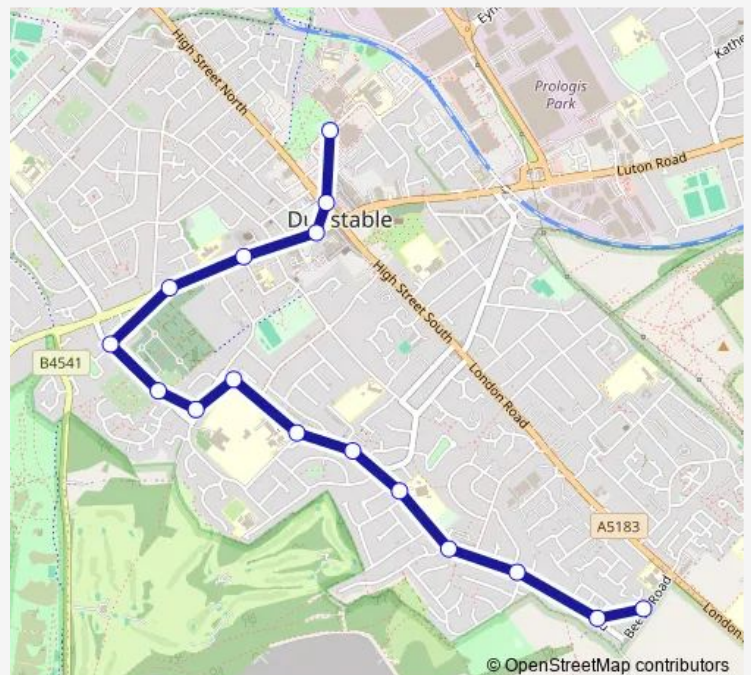

Bus 40A Dunstable - Langdale Road - Beech Road

[Go to website](#)

Direction

Asda — Beech Close

16 stops

[Open route schedule](#)

Asda

The Quadrant

Langdale Road Shops

Borrowdale Avenue

Lowther Road Shops

Miletree Crescent

Churchill Road

Beech Close

Route schedule

Asda — Beech Close

Monday 16:15-17:45

Tuesday 16:15-17:45

Wednesday 16:15-17:45

Thursday 16:15-17:45

Friday 16:15-17:45

Saturday —

Sunday —

Route info

Direction: Asda

Stops: 16

Trip Duration: 0 hour 12 min

© OpenStreetMap contributors

■ 40A — Dunstable - Langdale Road - Beech Road

BusMaps

40A Bus time schedules and route maps are available in an offline PDF at busmaps.com. Use the busmaps.com website to see live bus times, train schedule or subway schedule, and step-by-step directions for all public transit in Dunstable