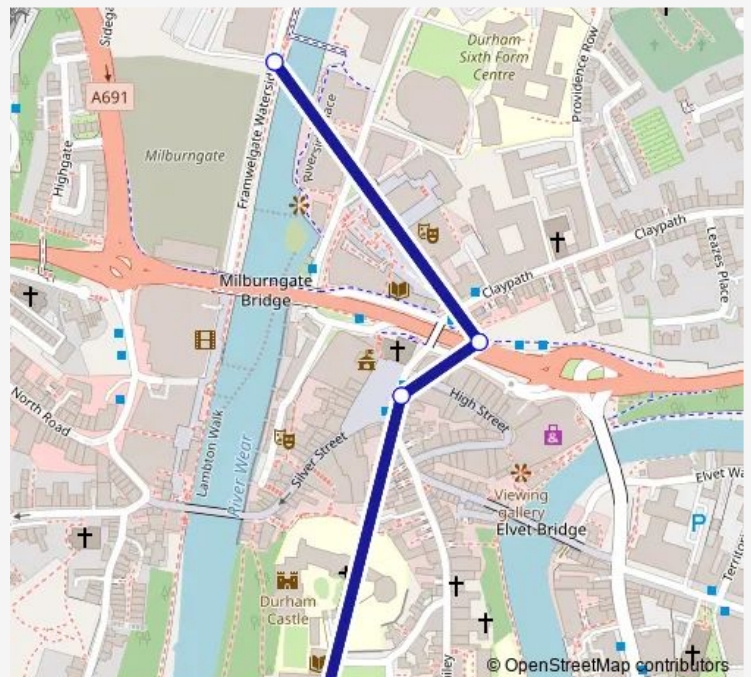

### Direction

Cathedral — Radisson Hotel Waterside

4 stops

[Open route schedule](#)

Cathedral

Market Place

Leazes Road - Millburngate Bridge

Radisson Hotel Waterside

### Route schedule

Cathedral — Radisson Hotel Waterside

Monday 10:00-16:00

Tuesday 10:00-16:00

Wednesday 10:00-16:00

Thursday 10:00-16:00

Friday 10:00-16:00

Saturday 10:00-16:00

### Route info

Direction: Cathedral

Stops: 4

Trip Duration: 0 hour 6 min

■ 40A — Durham Cathedral - Framwellgate Waterside

**Direction**

Radisson Hotel Waterside — Cathedral

4 stops

[Open route schedule](#)

Radisson Hotel Waterside

Leazes Rd - Underpass Stand A

Market Place

Cathedral