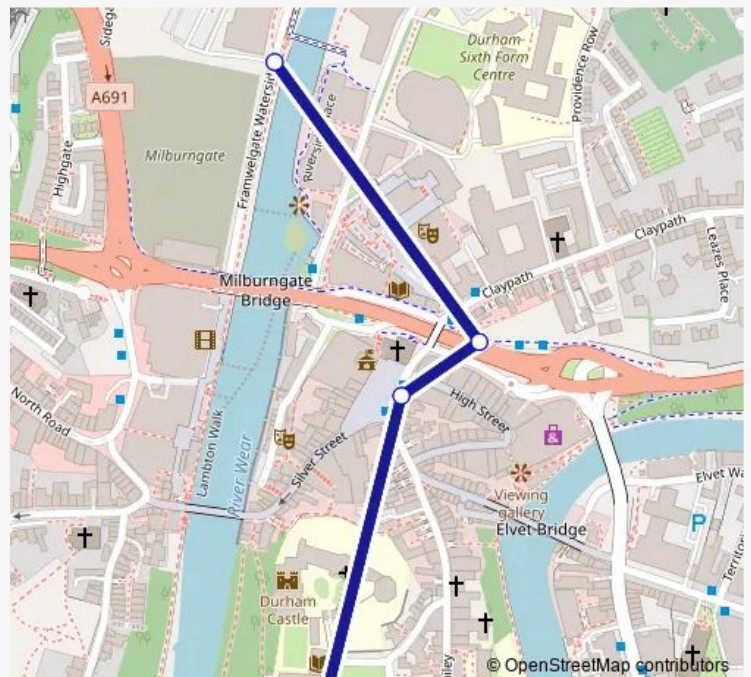

Bus 40A Durham Cathedral - Framwellgate Waterside

[Go to website](#)

Direction

Cathedral — Radisson Hotel Waterside

4 stops

[Open route schedule](#)

Cathedral

Market Place

Leazes Road - Millburngate Bridge

Radisson Hotel Waterside

Route schedule

Cathedral — Radisson Hotel Waterside

Monday	10:00-16:00
Tuesday	10:00-16:00
Wednesday	10:00-16:00
Thursday	10:00-16:00
Friday	10:00-16:00
Saturday	10:00-16:00
Sunday	—

Route info

Direction: Cathedral

Stops: 4

Trip Duration: 0 hour 6 min

■ 40A — Durham Cathedral - Framwellgate Waterside

Direction

Radisson Hotel Waterside — Cathedral

4 stops

Route info

Direction: Radisson Hotel Waterside

Stops: 4

Trip Duration: 0 hour 6 min

40A Bus time schedules and route maps are available in an offline PDF at busmaps.com. Use the busmaps.com website to see live bus times, train schedule or subway schedule, and step-by-step directions for all public transit in Durham