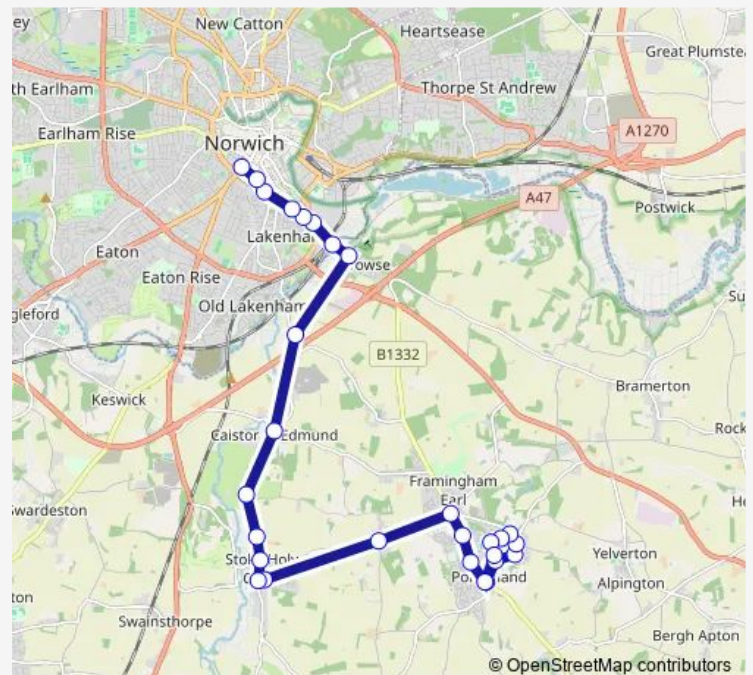

Oak Avenue

Springfields

Saxonfields

Route schedule

St Stephens Street — Church

Monday 09:00-17:40

Tuesday 07:20-17:40

Wednesday 07:20-17:40

Thursday 07:20-17:40

Friday 09:00-17:40

Saturday 07:20-17:40

Sunday —

Route info

Direction: St Stephens Street

Stops: 30

Trip Duration: 0 hour 33 min

Rectory Lane

Church

Direction

Church — St Stephens Street

29 stops

[Open route schedule](#)

Church

Crematory

Church — St Stephens Street

Monday	06:35-18:05
Tuesday	06:35-18:05
Wednesday	06:35-18:05
Thursday	06:35-18:05
Friday	06:35-18:05
Saturday	07:50-18:05
Sunday	—

Route info

Direction: Church

Stops: 29

Trip Duration: 0 hour 35 min