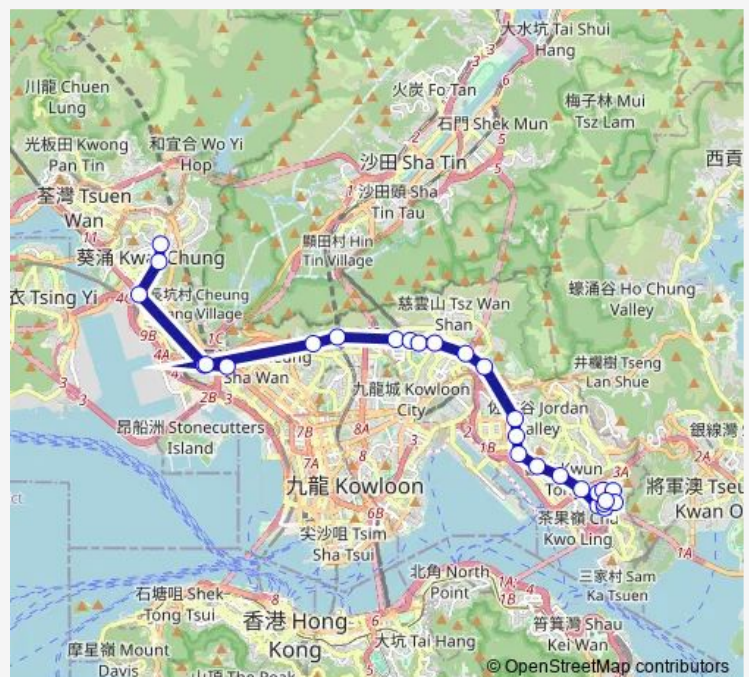

Route schedule

[Kmb] Kwai Hing Station|[Lwb] Kwai Hing Station — [Kmb] Ping Tin

Monday 18:10

Tuesday 18:10

Wednesday 18:10

Thursday 18:10

Friday 18:10

Saturday —

Sunday —

Route info

Direction: [Kmb] Kwai Hing Station|[Lwb] Kwai Hing Station

Stops: 28

Trip Duration: 1 hour 3 min

40A — Kwai Hing Station - Ping Tin

[Ctb] Lower Ngau TAU KOK Estate, Kwun Tong Road[[Kmb+Ctb] Lower Ngau TAU KOK Estate/
Lower Ngau TAU KOK Estate, Kwun Tong Road[[Kmb] Lower Ngau TAU KOK Estate