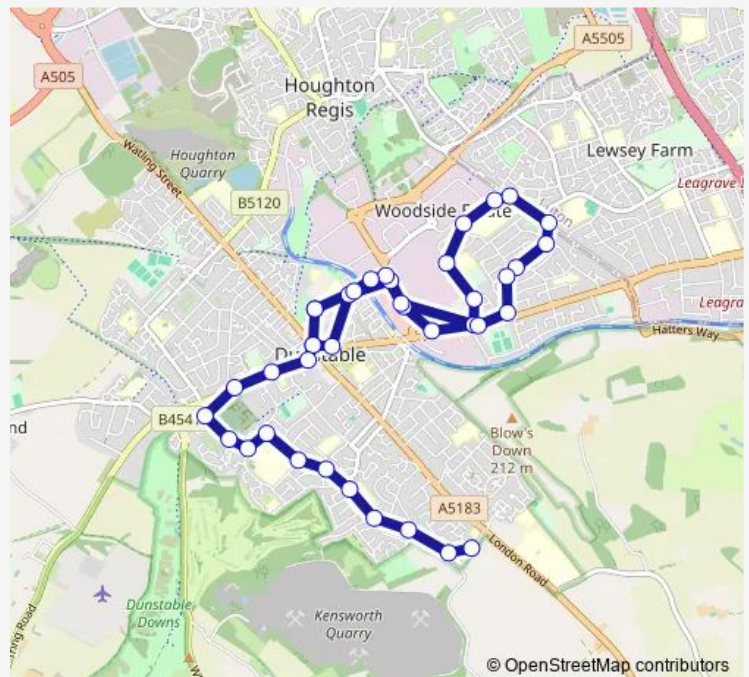

### Direction

Asda — Beech Close

39 stops

[Open route schedule](#)

- Asda
- The Quadrant
- Church Street
- Central Bedfordshire College
- Chiltern Park
- Sainsbury's
- Boscombe Road
- Liscombe Road
- Ridgeway Drive
- Linsell House
- The Vale Academy
- Wilbury Drive
- Wilbury Drive
- Katherine Drive
- Markham Crescent
- Katherine Drive Shops
- Woodford Road
- Brandreth Avenue
- Liscombe Road
- Sainsbury's
- Chiltern Park

### Route schedule

Asda — Beech Close

Monday	16:15-17:45
Tuesday	16:15-17:45
Wednesday	16:15-17:45
Thursday	16:15-17:45
Friday	16:15-17:45
Saturday	—
Sunday	—

### Route info

Direction: Asda

Stops: 39

Trip Duration: 0 hour 38 min

■ 40A — Dunstable - Katherine Dr - Dunstable - Langdale Rd **BusMaps**

White Lion Retail Park North

Central Bedfordshire College

Asda

Queensbury Academy

Langdale Road Shops

Borrowdale Avenue

Lowther Road Shops

Miletree Crescent

Churchill Road

Beech Close

40A Bus time schedules and route maps are available in an offline PDF at [busmaps.com](https://busmaps.com). Use the [busmaps.com](https://busmaps.com) website to see live bus times, train schedule or subway schedule, and step-by-step directions for all public transit in Dunstable