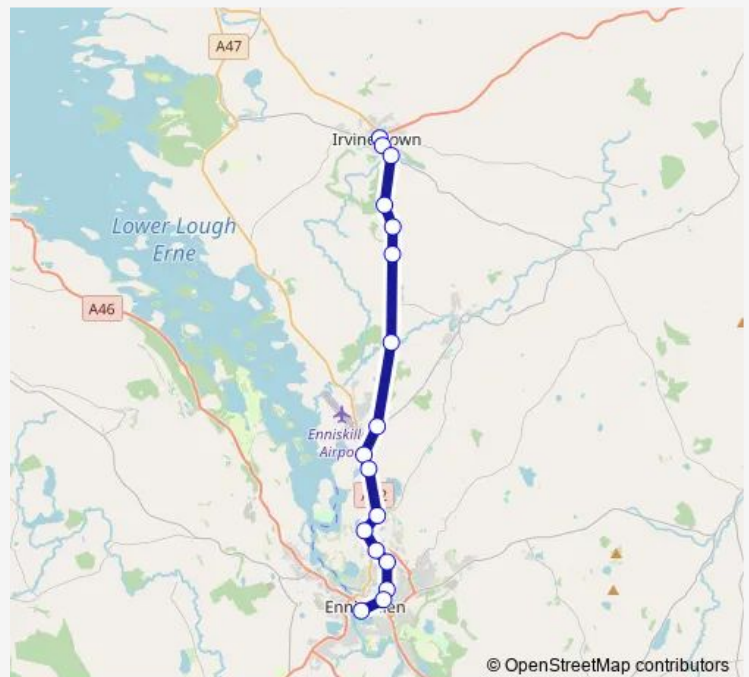

Route schedule

Irvinestown — Bus Depot

Monday	11:00-14:45
Tuesday	11:00-14:45
Wednesday	11:00-14:45
Thursday	11:00-14:45
Friday	11:00-14:45
Saturday	11:00
Sunday	—

Route info

Direction: Irvinestown

Stops: 17

Trip Duration: 0 hour 25 min

Direction

Irvinestown — Bus Depot

17 stops

[Open route schedule](#)

Irvinestown

Sallys Wood

Glenwood

Monday 08:00

Tuesday 08:00

Wednesday 08:00

Thursday 08:00

Friday 08:00

Saturday —

Sunday —

Route info

Direction: Irvinestown

Stops: 17

Trip Duration: 0 hour 35 min

Direction

Bus Depot — Irvinestown

19 stops

[Open route schedule](#)

Bus Depot