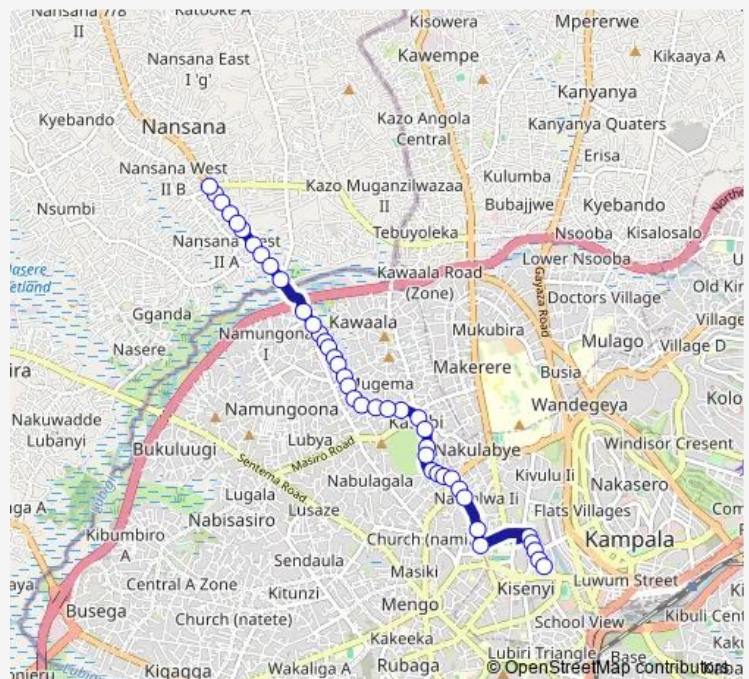

Thursday 06:30-19:00

Friday 06:30-19:00

Saturday 06:30-19:00

Sunday 06:30-19:00

Route info

Direction: Oilcom Fuel Station Nansana

Stops: 41

Route Duration: 2 hour 13 min