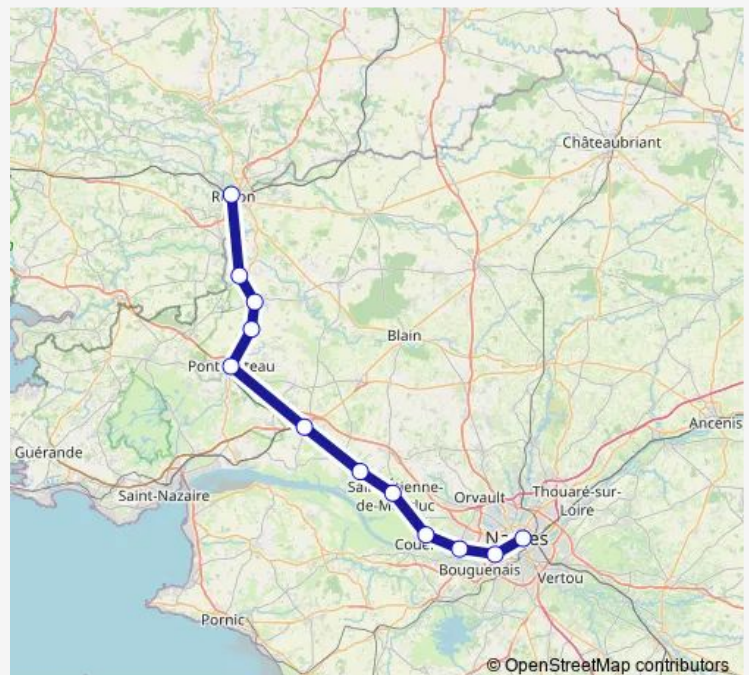

Rail P12 Nantes - Redon

[Go to website](#)

Direction

Nantes — Redon

12 stops

[Open route schedule](#)

Nantes

Chantenay

La Basse Indre - Saint-Herblain

Couëron

Saint-Étienne-de-Montluc

Cordemais

Savenay

Pontchâteau

Drefféac

Saint-Gildas-des-bois

Sévérac

Redon

Route schedule

Nantes — Redon

Monday 06:14-20:14

Tuesday 06:14-20:14

Wednesday 06:14-20:14

Thursday 06:14-20:14

Friday 06:14-20:14

Saturday 11:19-18:14

Sunday 09:19-20:16

Route info

Direction: Nantes

Stops: 12

Trip Duration: 1 hour 8 min

P12 — Nantes - Redon