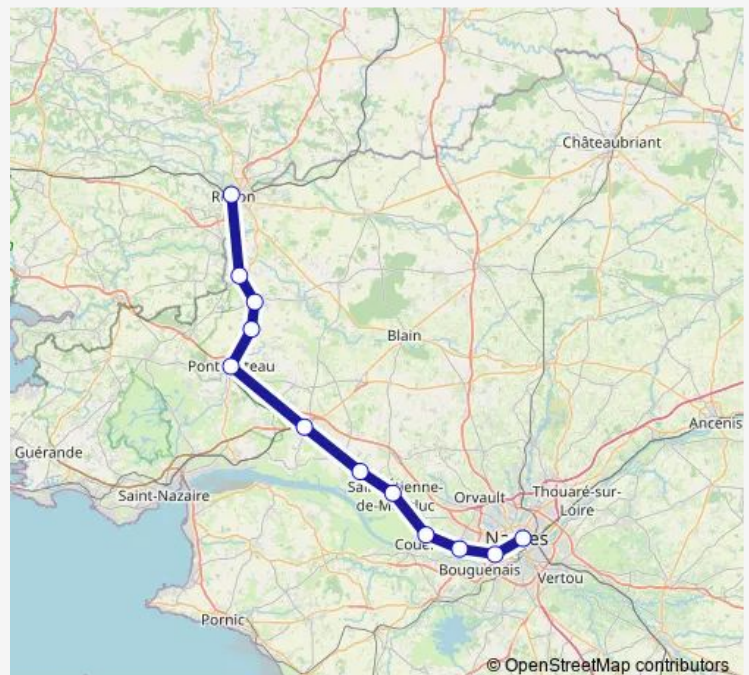

La Basse Indre - Saint-Herblain

Couëron

Saint-Étienne-de-Montluc

Cordemais

Savenay

Pontchâteau

Drefféac

Saint-Gildas-des-bois

Sévérac

Redon

Route schedule

Nantes — Redon

Monday	06:14-20:16
Tuesday	06:14-20:14
Wednesday	06:14-20:14
Thursday	06:14-20:14
Friday	06:14-20:14
Saturday	11:19-18:14
Sunday	09:19-20:16

Route info

Direction: Nantes

Stops: 12

Trip Duration: 1 hour 4 min

P12 — Nantes - Redon

Direction

Redon — Nantes

12 stops

[Open route schedule](#)

Redon

Thursday 06:47-19:49

Friday 06:47-19:49

Saturday 07:47-18:01

Sunday 09:32-18:47

Route info

Direction: Redon

Stops: 12

Trip Duration: 1 hour 6 min