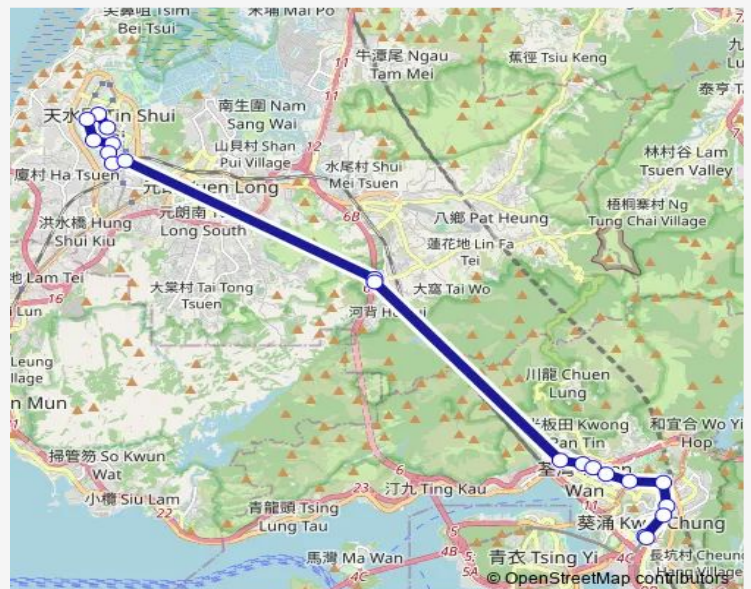

[Kmb] TAI LAM Tunnel Bbi

[Ctb] TAI LAM Tunnel Toll Plaza[[Kmb] TAI LAM Tunnel Bbi[[Lwb] TAI LAM Tunnel Bbi

[Kmb] Tsuen King Circuit Flyover

**Route schedule**

[Ctb] TIN Shui WAI Town Centre[[Kmb] TIN Shui WAI Town Centre[[Lrtfeeder] TIN Shui WAI Town Centre[[Lwb] TIN Shui WAI Town Centre[[Nlb] TIN Shui WAI Town Centre — [Kmb] Kwai Fong Station BUS Terminus[[Lwb] Kwai Fong Station BUS Terminus

Monday	05:10-19:25
Tuesday	05:10-19:25
Wednesday	05:10-19:25
Thursday	05:10-19:25
Friday	05:10-19:25
Saturday	05:10-23:25
Sunday	05:10-21:55

**Route info**

Direction: [Ctb] TIN Shui WAI Town Centre[[Kmb] TIN Shui WAI Town Centre[[Lrtfeeder] TIN Shui WAI Town Centre[[Lwb] TIN Shui WAI Town Centre[[Nlb] TIN Shui WAI Town Centre

Stops: 20

Trip Duration: 0 hour 56 min

[Kmb] Discovery Park[[Lwb] Discovery Park[[Xb] Tsuen  
WAN Castle Peak Road NO. 388

[Kmb] Tsuen WAN Station

[Kmb] Chung ON Street Tsuen Wan[[Lwb] Chung ON  
Street Tsuen Wan