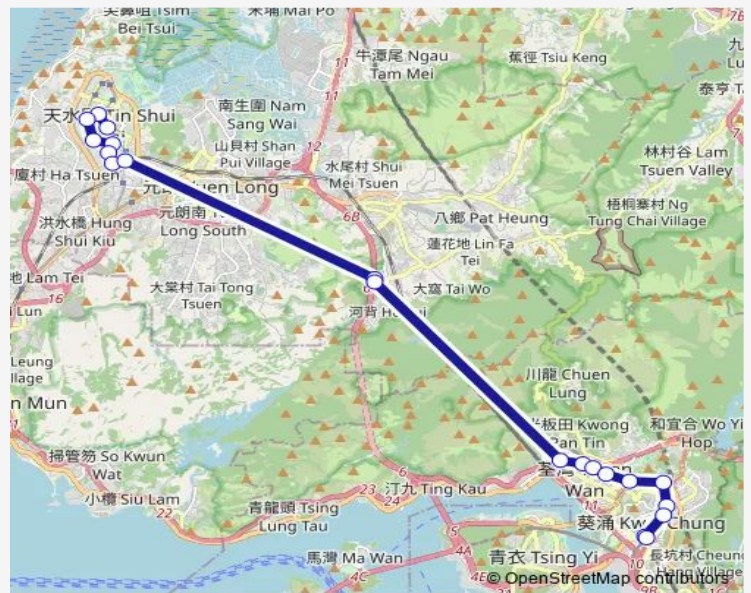

[Ctb] TIN Shui WAI Park, TIN Shui Road[[Kmb] TIN Shui WAI Park[[Lrtfeeder] TIN Shui WAI Park[[Lwb] TIN Shui WAI Park[[Nlb] TIN Shui WAI Park

[Ctb] YIU Shing House TIN YIU Estate, TIN WU Road[[Kmb] YIU Shing House TIN YIU Estate[[Lrtfeeder] YIU Shing House, TIN YIU Estate[[Lwb] YIU Shing House TIN YIU Estate[[Nlb] YIU Shing House, TIN YIU Estate

[Ctb] YIU MAN House TIN YIU Estate, TIN YIU Road[[Kmb] YIU MAN House TIN YIU Estate[[Lrtfeeder] LR TIN YIU Stop[[Lwb] YIU MAN House TIN YIU Estate[[Nlb] YIU MAN House, TIN YIU Estate

[Ctb] TIN YAU Court, TIN FUK Road[[Kmb] TIN YAU Court[[Lwb] TIN YAU Court

[Kmb] TAI LAM Tunnel Bbi

[Ctb] TAI LAM Tunnel Toll Plaza[[Kmb] TAI LAM Tunnel Bbi[[Lwb] TAI LAM Tunnel Bbi

[Kmb] Tsuen King Circuit Flyover

Route schedule

[Ctb] TIN Shui WAI Town Centre[[Kmb] TIN Shui WAI Town Centre[[Lrtfeeder] TIN Shui WAI Town Centre[[Lwb] TIN Shui WAI Town Centre[[Nlb] TIN Shui WAI Town Centre — [Kmb] Kwai Fong Station BUS Terminus[[Lwb] Kwai Fong Station BUS Terminus

Monday	05:10-19:25
Tuesday	05:10-19:25
Wednesday	05:10-19:25
Thursday	05:10-19:25
Friday	05:10-19:25
Saturday	05:10-23:25
Sunday	05:10-21:55

Route info

Direction: [Ctb] TIN Shui WAI Town Centre[[Kmb] TIN Shui WAI Town Centre[[Lrtfeeder] TIN Shui WAI Town Centre[[Lwb] TIN Shui WAI Town Centre[[Nlb] TIN Shui WAI Town Centre

Stops: 20

Trip Duration: 0 hour 54 min