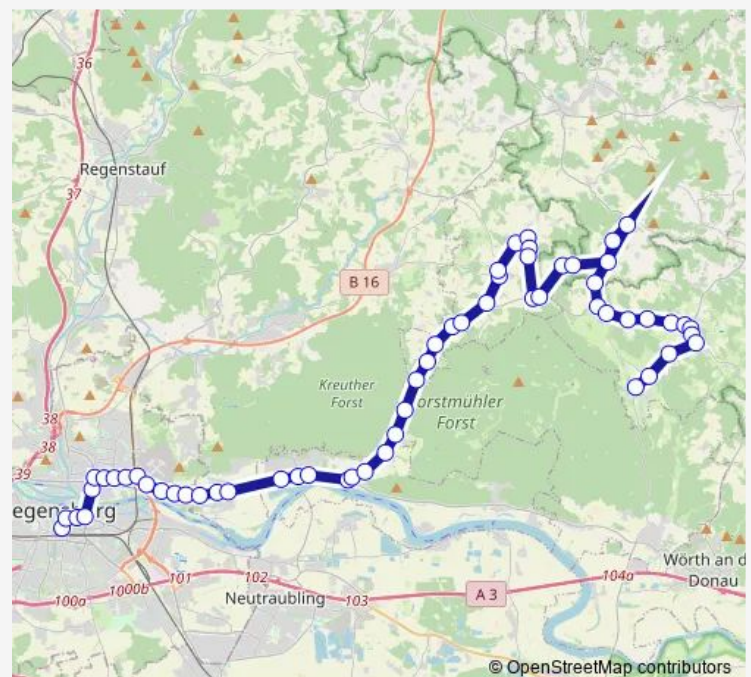

Gottesberg bei Altenthann

Route schedule

Neutraubling Realschule — Forstthof

Monday 13:07

Tuesday 13:07

Wednesday 13:07

Thursday 13:07

Friday 11:37-13:07

Saturday —

Sunday —

Route info

Direction: Neutraubling Realschule

Stops: 31

Trip Duration: 0 hour 55 min

■ 36/37

Forstmühle Schlecht