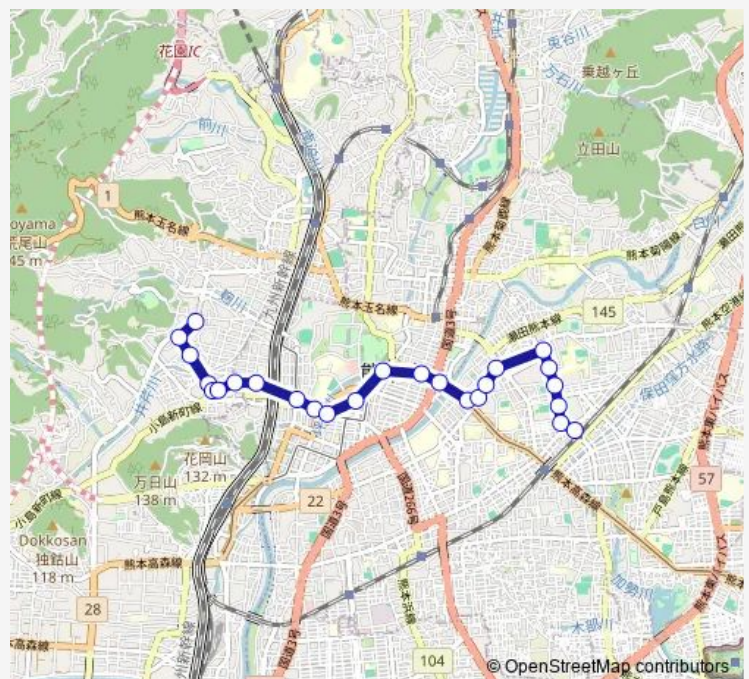

消防局防災センター前

大江渡鹿

学園大前

Route schedule

城西校北 — 水前寺駅北口

Monday 06:49-19:55

Tuesday 06:49-19:55

Wednesday 06:49-19:55

Thursday 06:49-19:55

Friday 06:49-19:55

Saturday 07:43-08:40

Sunday —

Route info

Direction: 城西校北

Stops: 25

Trip Duration: 0 hour 44 min

■ G3-2 : 城西校北→桜町バスターミナル→大江四丁目→
水前寺駅北口

県立劇場前

開新高校前

変電所前

水前寺駅北口

Bus time schedules and route maps are available in an offline PDF at busmaps.com. Use the busmaps.com website to see live bus times, train schedule or subway schedule, and step-by-step directions for all public transit in Kumamoto