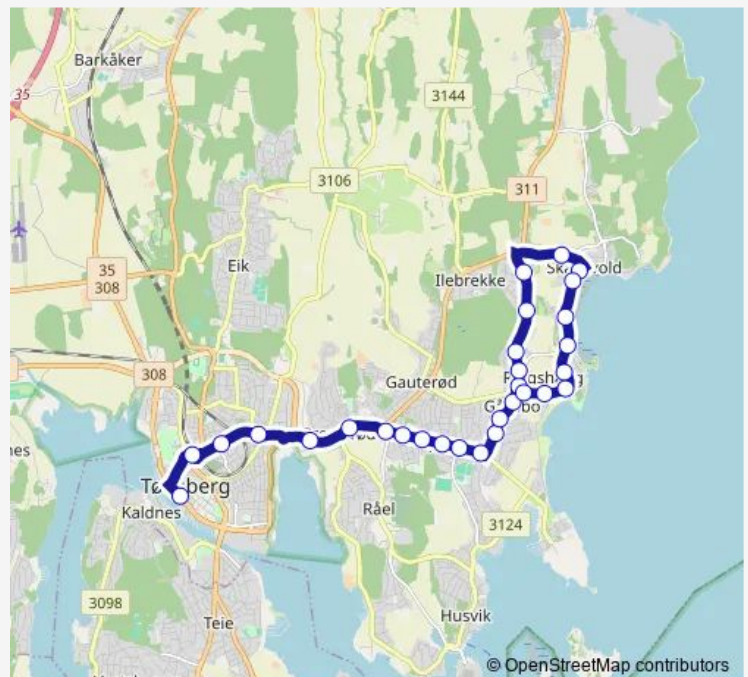

Thursday —

Friday —

Saturday 26:30⁺¹

Sunday —

Route info

Direction: Nedre Langgate

Stops: 29

Trip Duration: 0 hour 30 min