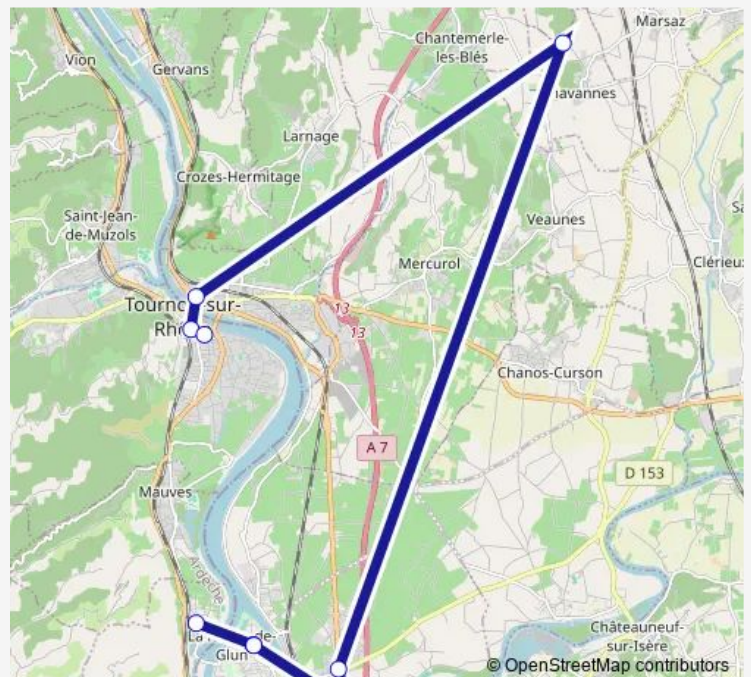

Bus TAD 3 Navette Marches Glun - Tain - Tournon

[Go to website](#)

Direction

Glun - Village — Tournon-SUR-Rhône - Gare Routière

9 stops

[Open route schedule](#)

Glun - Village

LA Roche DE Glun - Entrée

LA Roche DE Glun - Village

Pont DE L'Isere - Village

Pont DE L'Isere - LE Haut Giratoire Nord

Beaumont Monteux - Ecole

Tain L'Hermitage - Place Taurobole

Tournon-SUR-Rhône - Carnot/Rampon

Tournon-SUR-Rhône - Gare Routière

Route schedule

Glun - Village — Tournon-SUR-Rhône - Gare Routière

Monday —

Tuesday —

Wednesday —

Thursday —

Friday 09:45

Saturday 09:45

Sunday —

Route info

Direction: Glun - Village

Stops: 9

Trip Duration: 0 hour 38 min

Direction

Tournon-SUR-Rhône - Carnot/Rampon — Glun - Village

9 stops