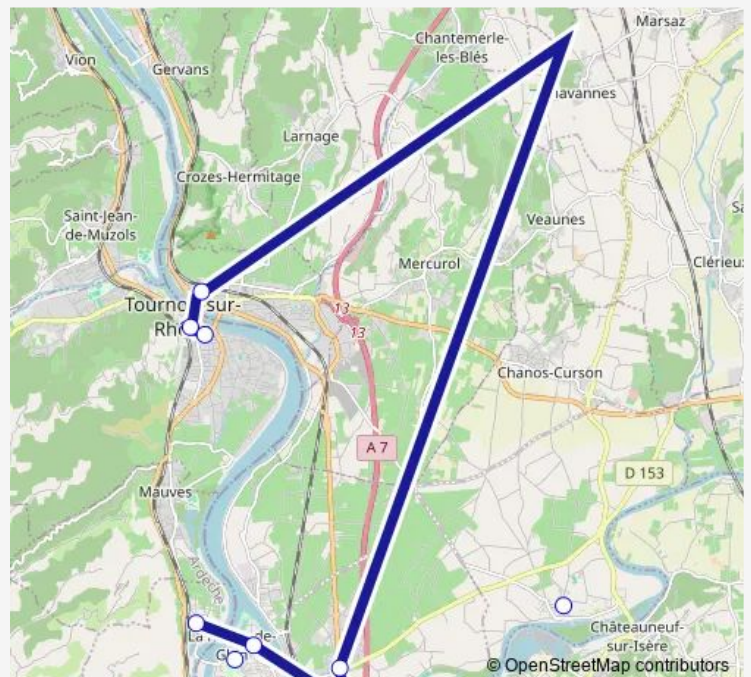

Bus TAD 3 Navette Marches Glun - Tain - Tournon[Go to website](#)**Direction**

Glun - Village — Tournon-SUR-Rhône - Gare Routière

9 stops

[Open route schedule](#)

Glun - Village

LA Roche DE Glun - Entrée

LA Roche DE Glun - Village

Pont DE L'Isere - Village

Pont DE L'Isere - LE Haut Giratoire Nord

Beaumont Monteux - Ecole

Tain L'Hermitage - Place Taurobole

Tournon-SUR-Rhône - Carnot/Rampon

Tournon-SUR-Rhône - Gare Routière

Route schedule

Glun - Village — Tournon-SUR-Rhône - Gare Routière

Monday —

Tuesday —

Wednesday —

Thursday —

Friday —

Saturday 09:45

Sunday —

Route info

Direction: Glun - Village

Stops: 9

Trip Duration: 0 hour 38 min

Direction

Tournon-SUR-Rhône - Carnot/Rampon — Glun - Village

9 stops

[Open route schedule](#)