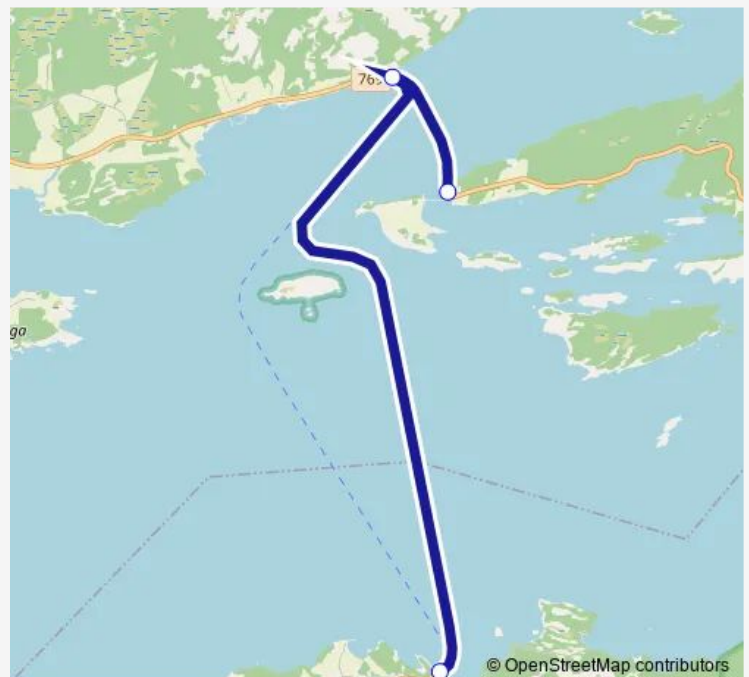

Route schedule

Hofles ferjekai — Lund ferjekai

Monday	05:50-22:30
Tuesday	05:50-22:30
Wednesday	05:50-22:30
Thursday	05:50-22:30
Friday	05:50-22:30
Saturday	07:10-22:30
Sunday	08:10-22:30

Route info

Direction: Hofles ferjekai

Stops: 3

Trip Duration: 0 hour 30 min

■ 965 — Hofles - Geisnes - Lund

BusMaps

Direction

Geisnes ferjekai — Hofles ferjekai

2 stops

[Open route schedule](#)

Route info

Direction: Geisnes ferjekai

Stops: 2

Trip Duration: 0 hour 10 min

Direction

Lund ferjekai — Hofles ferjekai

2 stops

[Open route schedule](#)