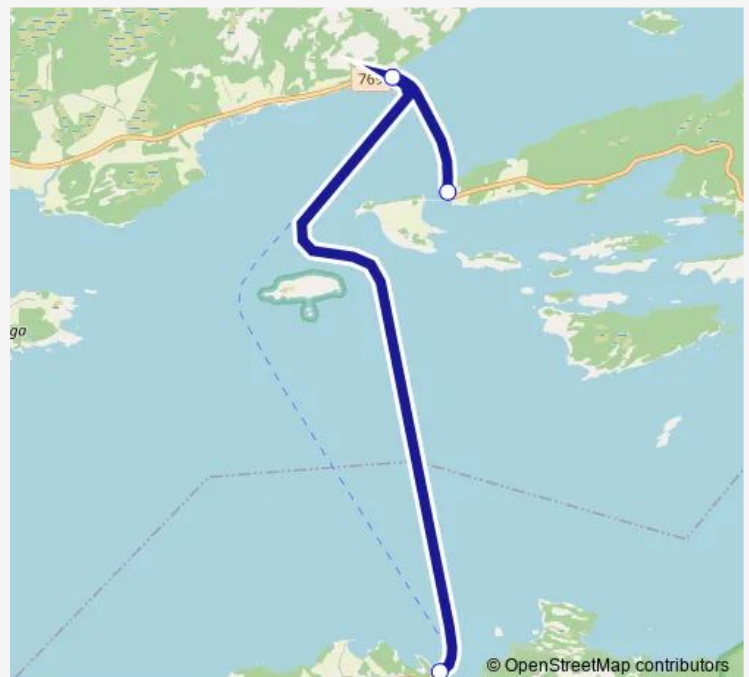

Route schedule

Hofles ferjekai — Lund ferjekai

Monday	05:50-22:30
Tuesday	05:50-22:30
Wednesday	05:50-22:30
Thursday	05:50-22:30
Friday	05:50-22:30
Saturday	07:10-22:30
Sunday	08:10-22:30

Route info

Direction: Hofles ferjekai

Stops: 3

Trip Duration: 0 hour 30 min

■ 965 — Hofles - Geisnes - Lund

BusMaps

Direction

Geisnes ferjekai — Hofles ferjekai

2 stops

[Open route schedule](#)