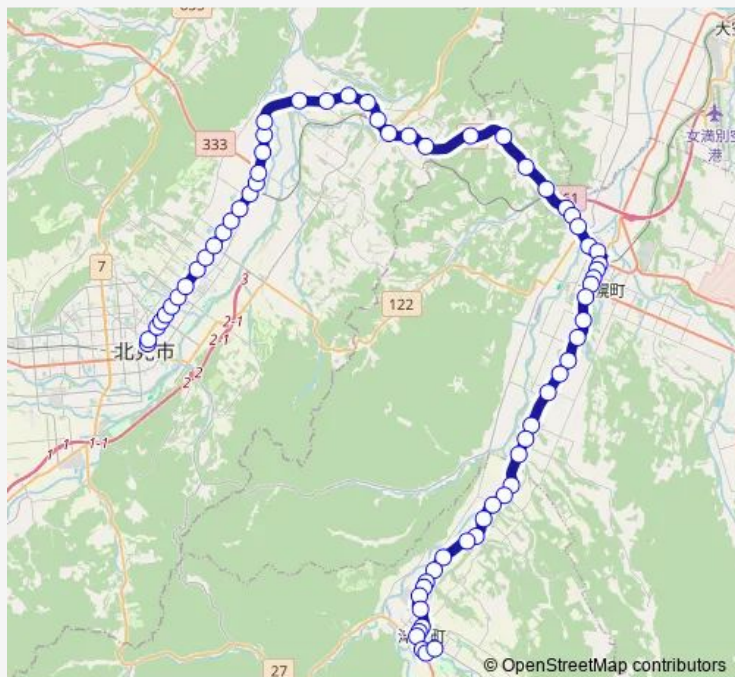

Thursday 07:29-15:50

Friday 07:29-15:50

Saturday 07:29-15:50

Sunday 07:29-15:50

Route info

Direction: 町営バス車庫

Stops: 69

Trip Duration: 1 hour 18 min