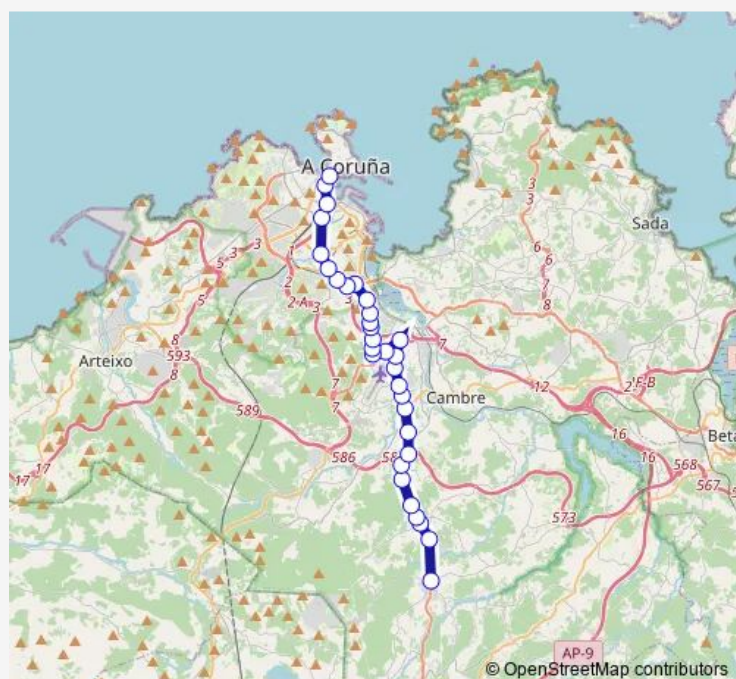

Direction

Carral Panteon — Entrexardins

32 stops

[Open route schedule](#)

Carral Panteon

Carral Poligono Os Capelos

Tabeaio Cruce Castelo

Tabeaio

Tabeaio Corte Ingles

Altamira Lavadero

Altamira Iglesia

A Rocha

Sigras Venezuela

A Pena Sigras

Outlet

A Gramalleira

Alvedro 2

Alvedro 1

Home

Cruce Aeroporto

Vilaboa Ponte

Vilaboa Km7

Vilaboa Pazo

Vilaboa Confiteria

Vilaboa Igrexa

Route schedule

Carral Panteon — Entrexardins

Monday 12:05-22:30

Tuesday 12:05-22:30

Wednesday 12:05-22:30

Thursday 12:05-22:30

Friday 12:05-22:30

Saturday —

Sunday —

Route info

Direction: Carral Panteon

Stops: 32

Trip Duration: 0 hour 40 min