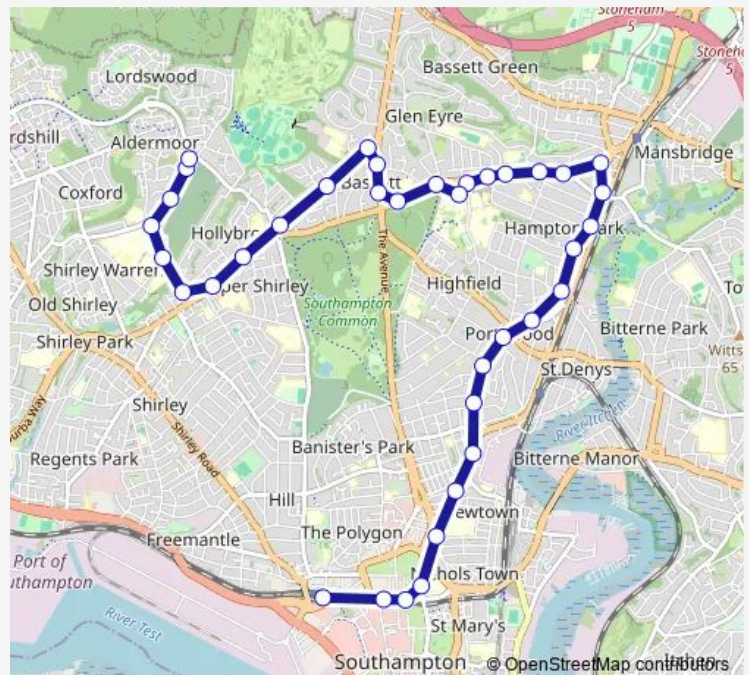

### Direction

Central Station — Turning Circle

37 stops

[Open route schedule](#)

- Central Station
- Civic Centre
- Park Walk
- Solent University
- RSH Hospital
- Denzil Avenue
- Aldi Store
- Spring Crescent
- Waitrose
- Portswood Broadway
- Sainsbury
- Bowden Lane
- Sirdar Road
- Mayfield Road
- Woodmill Lane
- Mcdonalds
- Aster Road
- Tulip Road
- Bealing Close
- Library
- Future Worlds

### Route schedule

Central Station — Turning Circle

Monday	05:30-23:45
Tuesday	05:30-23:45
Wednesday	05:30-23:45
Thursday	05:30-23:45
Friday	05:30-23:45
Saturday	05:35-23:45
Sunday	06:07-23:45

### Route info

Direction: Central Station

Stops: 37

Trip Duration: 0 hour 52 min

■ U6H — NOC - West Quay - University Interchange - Southampton General Hospital

Centenary Building

Glen Eyre Road

Global Technology Centre

Bassett Crossroads

Bassett Crescent

Great Oaks School

Butterfield Road

Hill Lane

The Malvern

Vincent Avenue

Dale Road