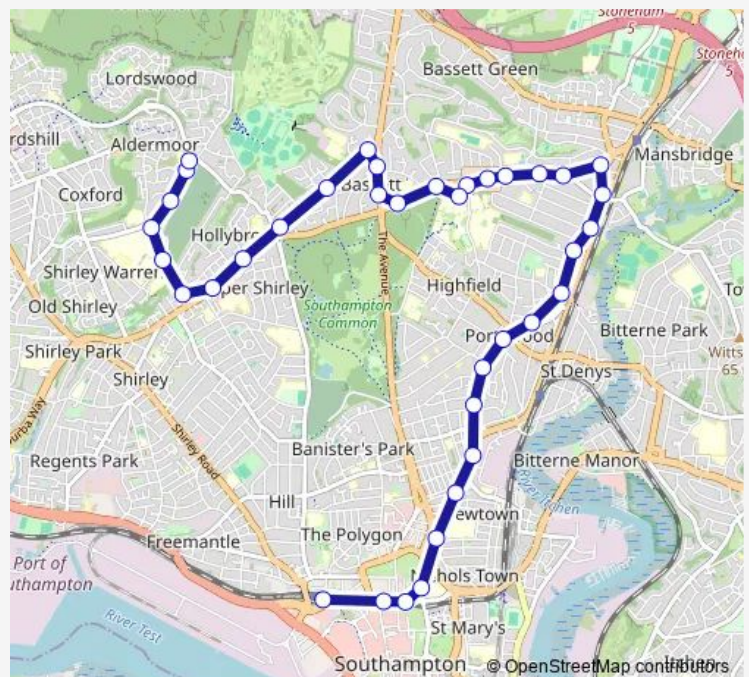

Bus U6H NOC - West Quay - University Interchange - Southampton General Hospital

[Go to website](#)

Direction

Central Station — Turning Circle

37 stops

[Open route schedule](#)

- Central Station
- Civic Centre
- Park Walk
- Solent University
- RSH Hospital
- Denzil Avenue
- Aldi Store
- Spring Crescent
- Waitrose
- Portswood Broadway
- Sainsbury
- Bowden Lane
- Sirdar Road
- Mayfield Road
- Woodmill Lane
- Mcdonalds
- Aster Road
- Tulip Road
- Bealing Close
- Library
- Future Worlds

Route schedule

Central Station — Turning Circle

Monday	05:30-23:45
Tuesday	05:30-23:45
Wednesday	05:30-23:45
Thursday	05:30-23:45
Friday	05:30-23:45
Saturday	05:35-23:45
Sunday	06:07-23:45

Route info

Direction: Central Station

Stops: 37

Trip Duration: 0 hour 45 min

■ U6H — NOC - West Quay - University Interchange - Southampton General Hospital

Centenary Building

Glen Eyre Road

Global Technology Centre

Bassett Crossroads

Bassett Crescent

Great Oaks School

Butterfield Road

Hill Lane

The Malvern

Vincent Avenue

Dale Road

General Hospital A&E

General Hospital and Cemetery