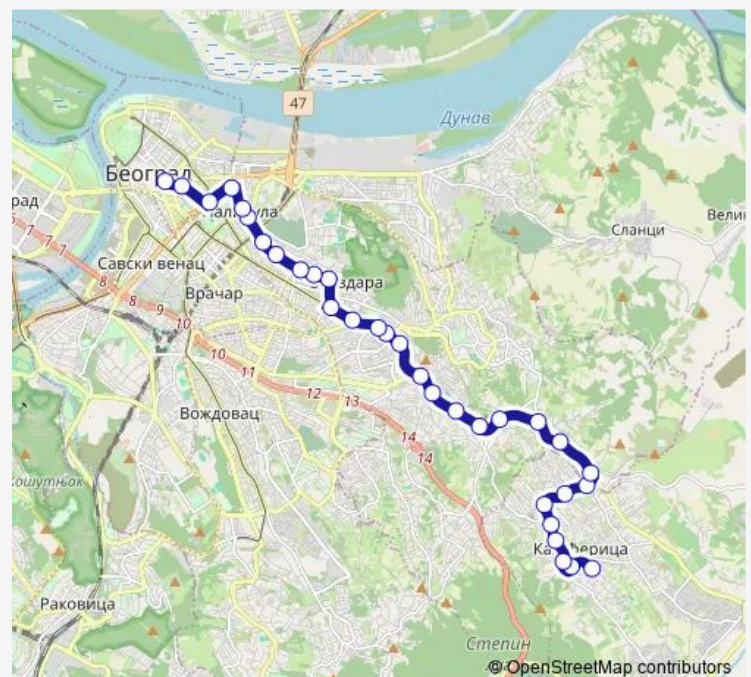

### Route schedule

Kaluđerica — Trg Republike

Monday	26:45 <sup>+1</sup>
Tuesday	26:45 <sup>+1</sup>
Wednesday	26:45 <sup>+1</sup>
Thursday	26:45 <sup>+1</sup>
Friday	26:45 <sup>+1</sup>
Saturday	26:45 <sup>+1</sup>
Sunday	26:45 <sup>+1</sup>

### Route info

Direction: Kaluđerica

Stops: 32

Trip Duration: 0 hour 21 min

Gradska Bolnica

Čegarska

Živojina Žujovića

Marka Oreškovića

## Route schedule

Trg Republike — Kaluđerica

Monday	26:00 <sup>+1</sup>
Tuesday	26:00 <sup>+1</sup>
Wednesday	26:00 <sup>+1</sup>
Thursday	26:00 <sup>+1</sup>
Friday	26:00 <sup>+1</sup>
Saturday	26:00 <sup>+1</sup>
Sunday	26:00 <sup>+1</sup>

## Route info

Direction: Trg Republike

Stops: 30

Trip Duration: 0 hour 31 min

Željka Milivojevića

Radisava Ignjatovića

Kaluđerica /Centar/

Isidora Blagojevića